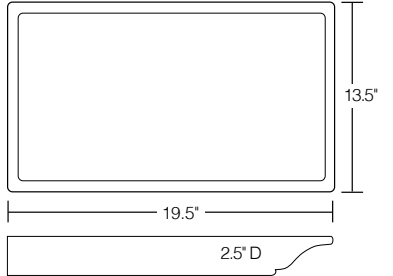

Swede

Clean & Simple

Make white the new white. Keep it tasteful.