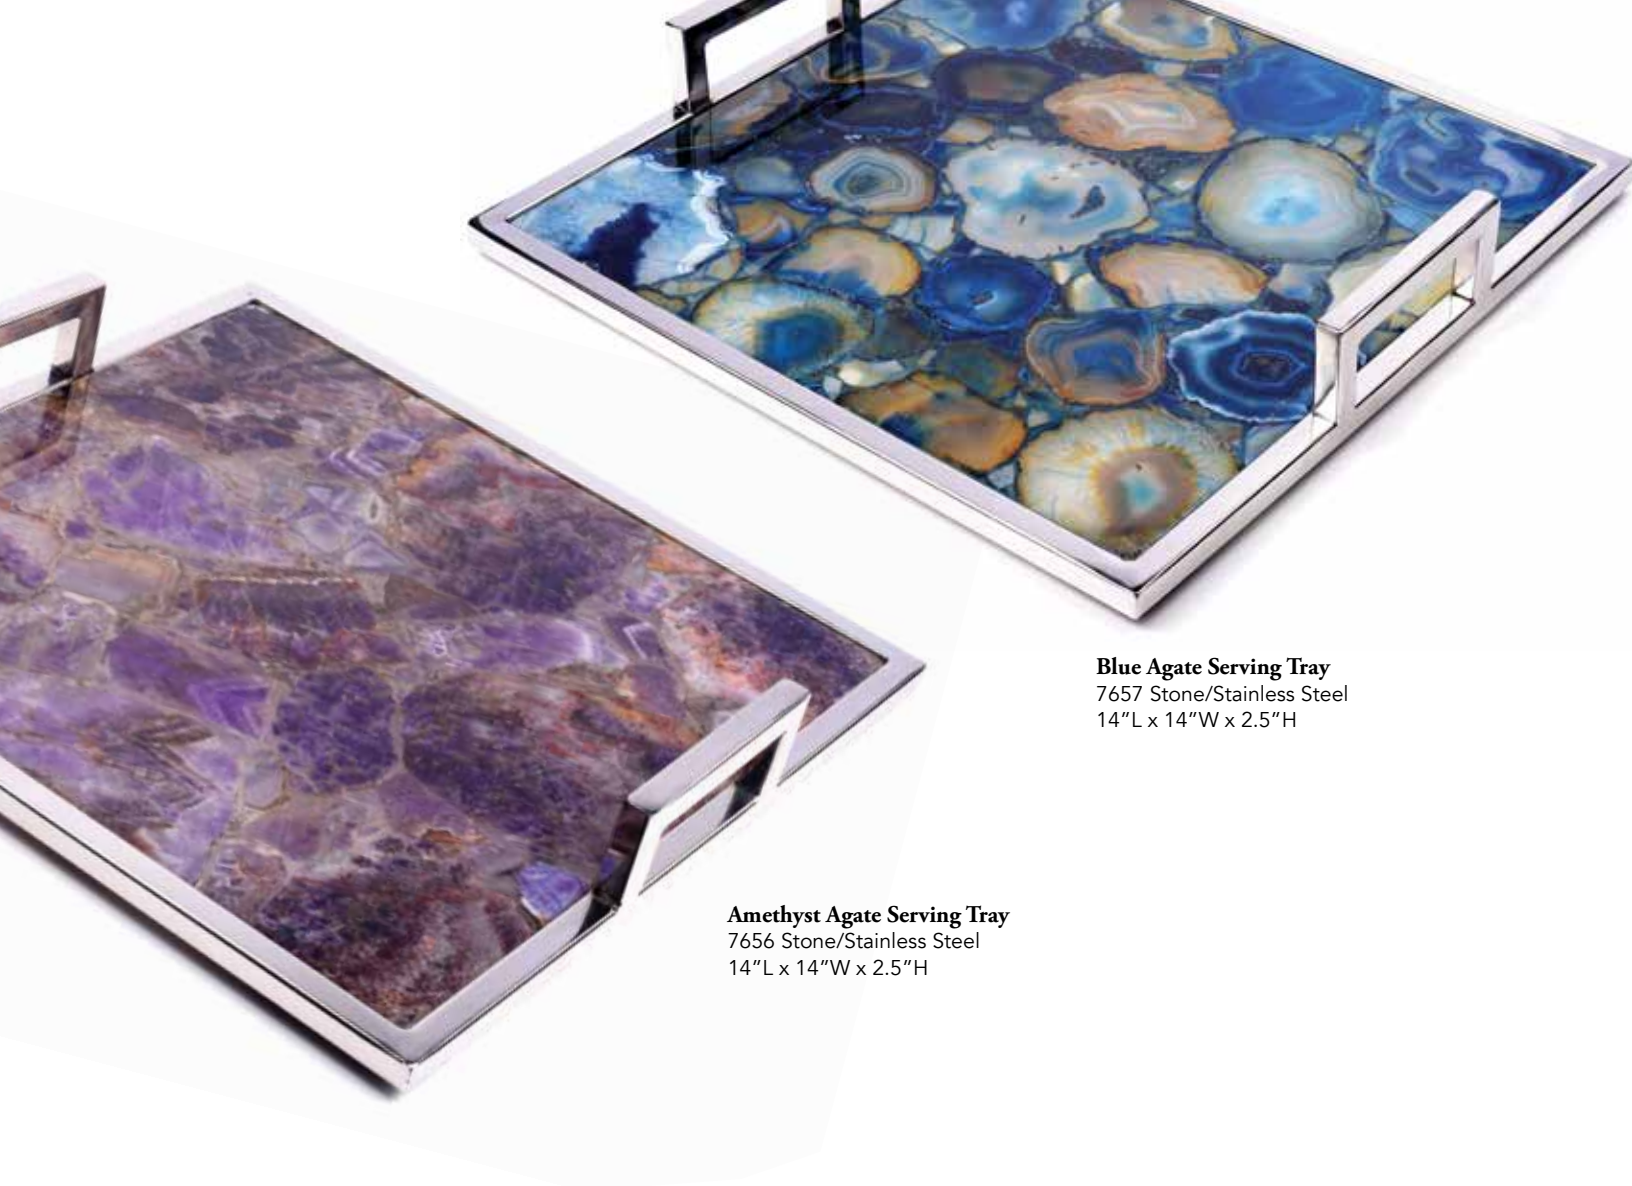

Jade Oval Bowl
8062 Stainless Steel
16"L x 17"W x 4.5"H

Jade

Stockholm Tray
8096 Stainless Steel/Mirror
24"L x 13.8"W x 1.6"H

Greenwich Tray Large
8094 Stainless Steel/Mirror
21.5"L x 21.5"W x 2"H

The most stunning trays imaginable.

Antibes

Antibes Bowl
8051 Stainless Steel
15.5"D x 6.8"H

Antibes Platter
8052 Stainless Steel
20"D x 4.5"H

Siena Tray
3565 Wood/Stainless Steel
20.1"W x 8.3"L x 2"H

Blue Agate Serving Tray
7657 Stone/Stainless Steel
14"L x 14"W x 2.5"H

Amethyst Agate Serving Tray
7656 Stone/Stainless Steel
14"L x 14"W x 2.5"H

Hampton Tray
8459 Stainless Steel/Glass
15"L x 15"W x 2"H

A Tray for Every Occasion.

A Little Pattern Goes a Long Way.

Jaipur Tray Blue
7659 Resin
17.25"L x 10.25"W x 1.5"H