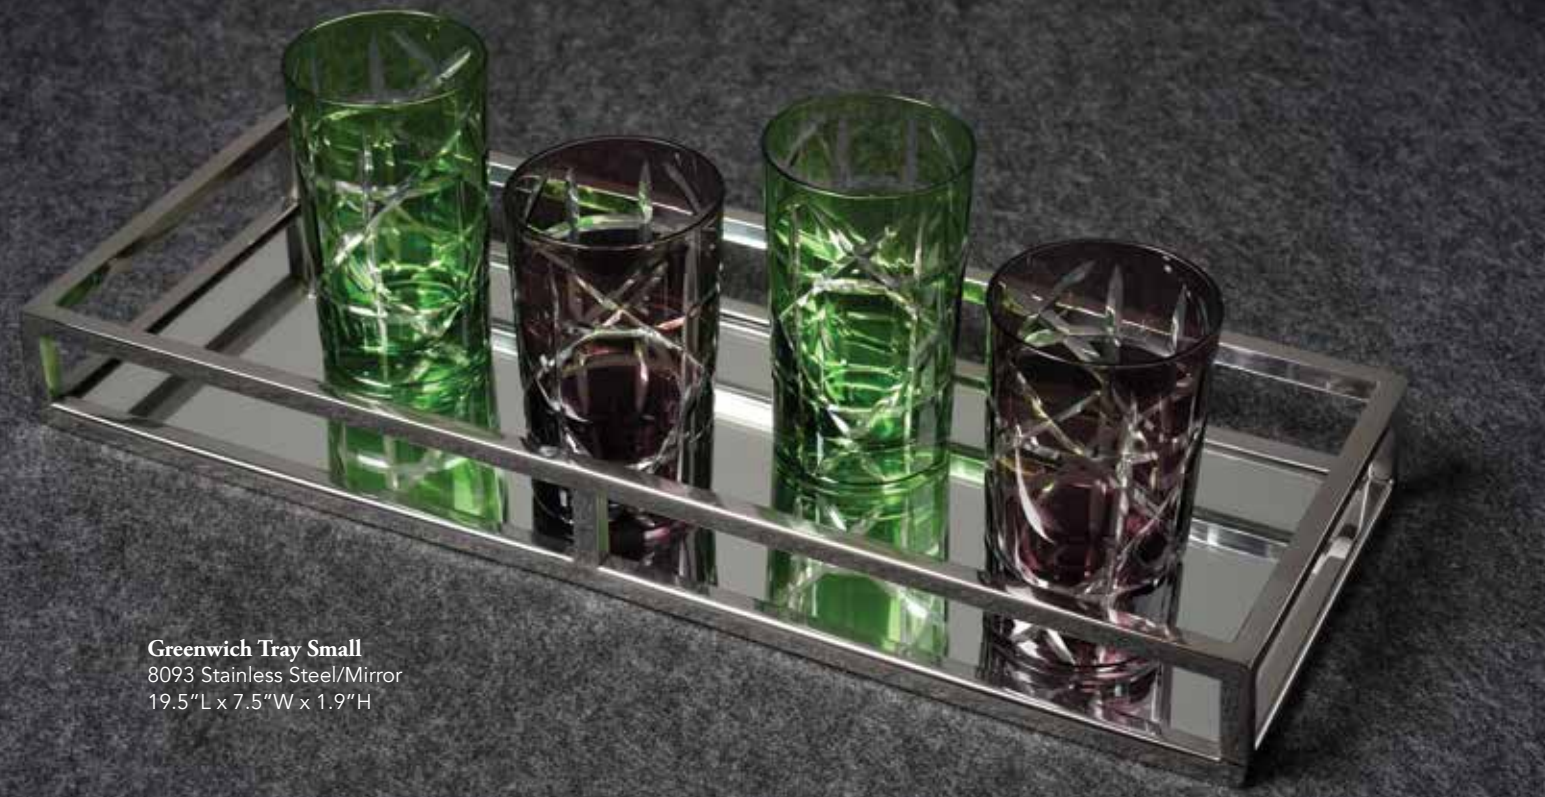

Greenwich Tray Small
8093 Stainless Steel/Mirror
19.5"L x 7.5"W x 1.9"H

Sip in style!

Textured hand-cut barware in rich and vibrant colors add a touch of elegance to any bar or cocktail party.