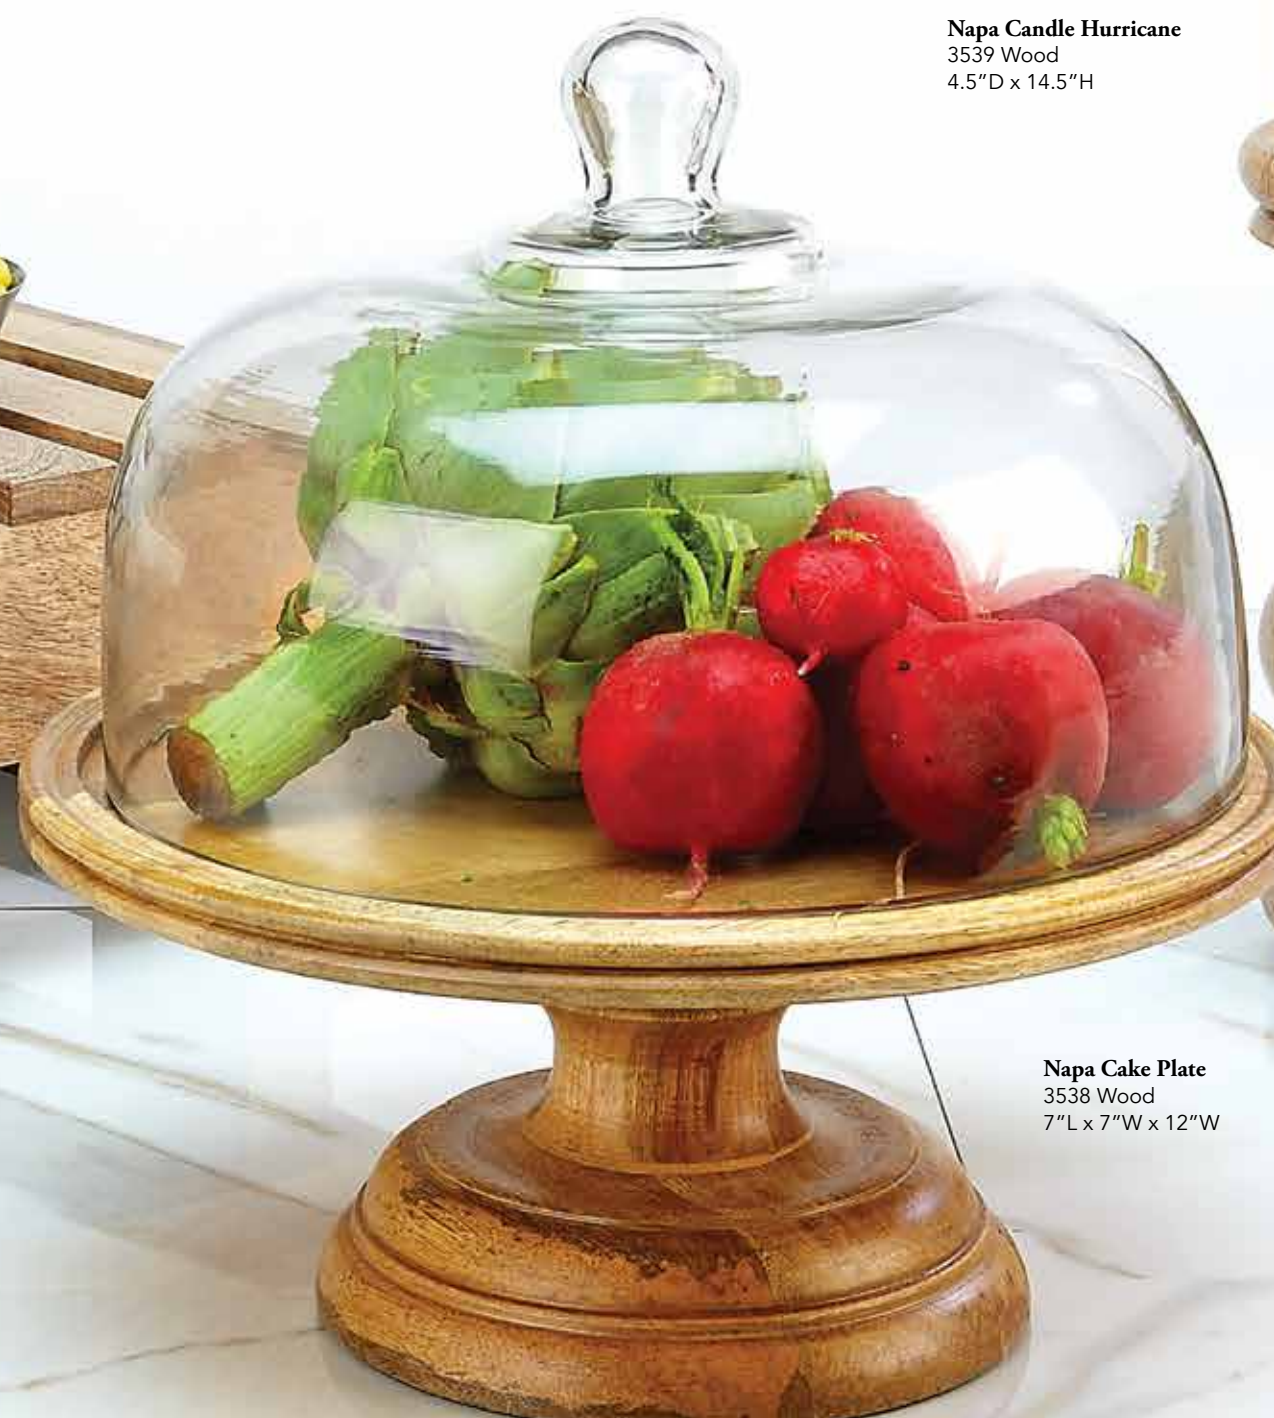

Napa Cube Narrow Shelf Long
3623 | Mango Wood
39.4"L x 7.1"W x .6"H

Napa Cube Crossbar
3620 Wood
30.5"L x 4.50"H

Farmhouse *Chic*

Mix, match and freshen things up.

Sonoma Tray
3537 Wood
20"L x 14"W x 5.5"H