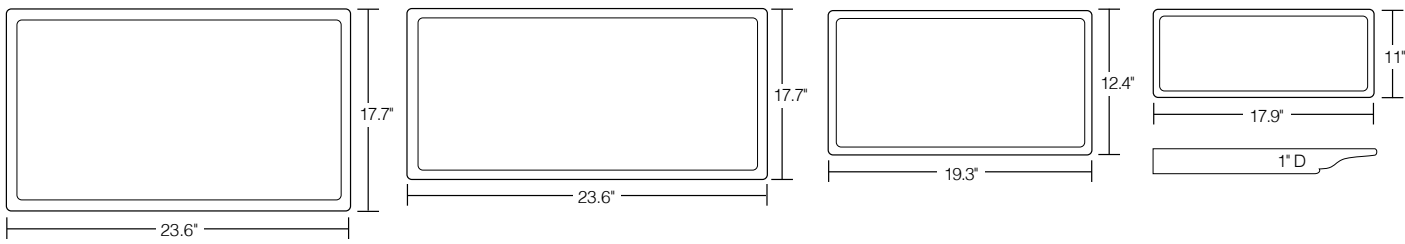

Swede

Clean & Simple

Make white the new white. Keep it tasteful.