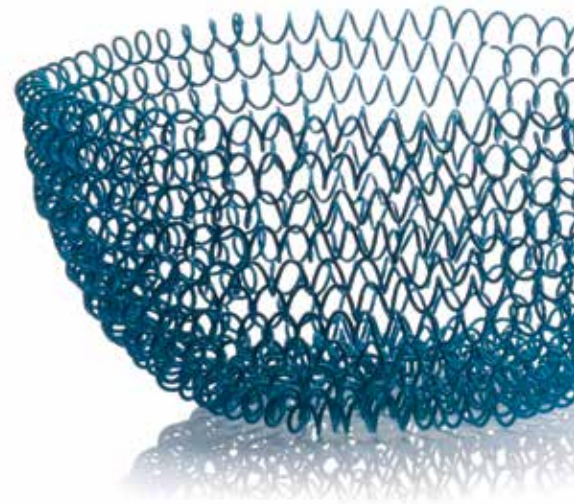

IMPULSE! Enterprises, LLC

710 South Powerline Road, Suite C, Deerfield Beach, FL 33442, USA

P: +1.954.957.9917 F: +1.954.957.9902