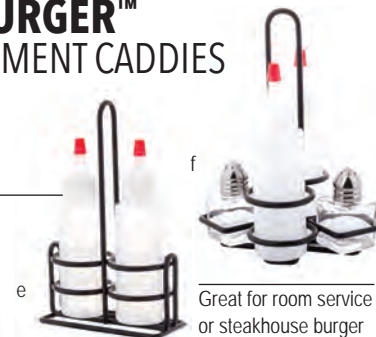

**BETTER BURGER™
MINI CONDIMENT CADDIES**

For the full Better
Burger™ Collection,
see page 136

Great for room service
or steakhouse burger
presentation