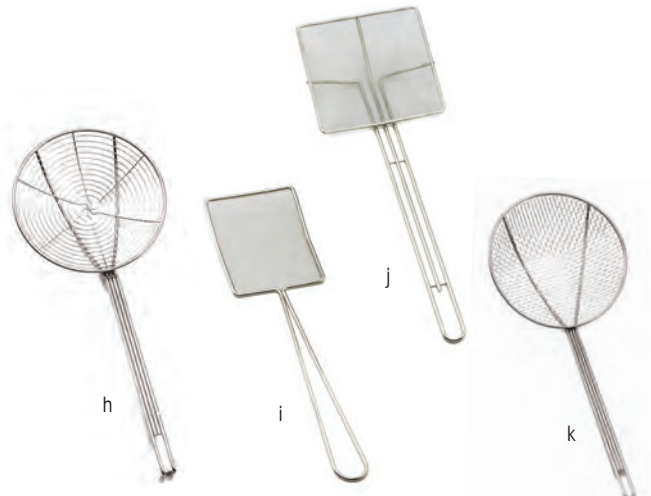

SKIMMERS

Item #	Description	Min Order/ Case Pack	List Price ($)
SKIMMERS-NICKEL PLATED STEEL			
h. 2409	9" Round, Spiral Wire, 21 1/2" Length	1 ea / 12 ea	9.26 ea
i. 2675	5 1/4 x 6" Rectangular, Fine Mesh, 18" Length	1 ea / 12 ea	5.60 ea
j. 2677	6 1/2" Square, Fine Mesh, 20 1/2" Length	1 ea / 12 ea	6.96 ea
k. 3306	6" Round, Square Mesh, 19" Length	1 ea / 12 ea	7.08 ea