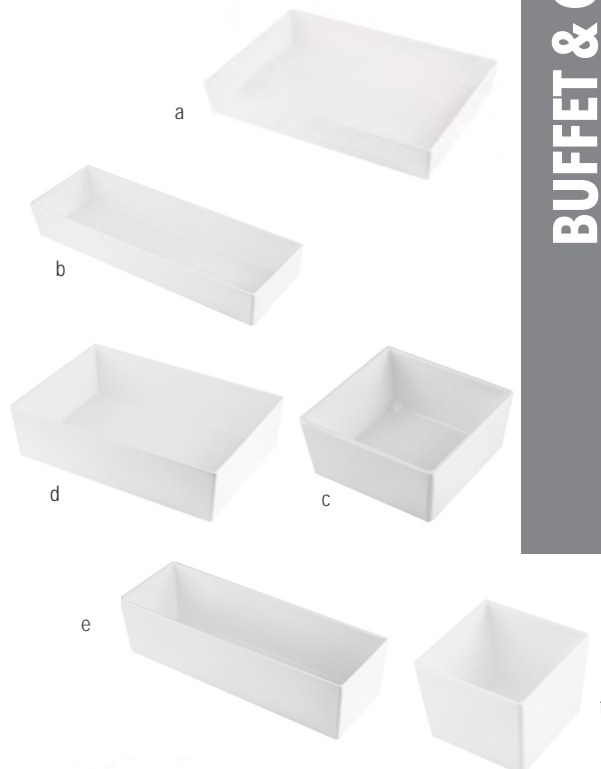

SIMPLE SOLUTIONS™ STRAIGHT-SIDED BOWLS

PROFESSIONAL
BAKEWARE
BY

BUFFET & CATERING
CAST ALUMINUM

Item #	Description	Capacity	Min Order/ Case Pack	Natural ($)	Color Coated ($)
REGULAR, 3" HEIGHT—CAST ALUMINUM, NATURAL OR COATED					
a.	CW5000_ Full Size, 12¾ x 19 x 3"	10 qt	1 ea	197.00 ea	267.00 ea
	CW5004_ Half Size, 12¾ x 9½ x 3"	5 qt	1 ea	108.00 ea	157.00 ea
b.	CW5008_ Half Long, 6¾ x 19 x 3"	5 qt	1 ea	114.00 ea	167.00 ea
	CW5012_ Third Size, 12¾ x 6¾ x 3"	3¾ qt	1 ea	84.00 ea	126.00 ea
c.	CW5016_ Sixth Size, 6¾ x 6¾ x 3"	1½ qt	1 ea	49.00 ea	76.00 ea
	CW5020_ Ninth Size, 4¼ x 6¾ x 3"	1 qt	1 ea	38.00 ea	52.00 ea
DEEP, 5" HEIGHT—CAST ALUMINUM, NATURAL OR COATED					
d.	CW5002_ Full Size, 12¾ x 19 x 5"	18 qt	1 ea	236.00 ea	333.00 ea
	CW5006_ Half Size, 12¾ x 9½ x 5"	8 qt	1 ea	146.00 ea	215.00 ea
e.	CW5010_ Half Long, 6¾ x 19 x 5"	8¾ qt	1 ea	172.00 ea	227.00 ea
	CW5014_ Third Size, 12¾ x 6¾ x 5"	5¾ qt	1 ea	109.00 ea	149.00 ea
f.	CW5018_ Sixth Size, 6¾ x 6¾ x 5"	2.5 qt	1 ea	71.00 ea	108.00 ea
	CW5022_ Ninth Size, 4¼ x 6¾ x 5"	1¾ qt	1 ea	55.00 ea	76.00 ea