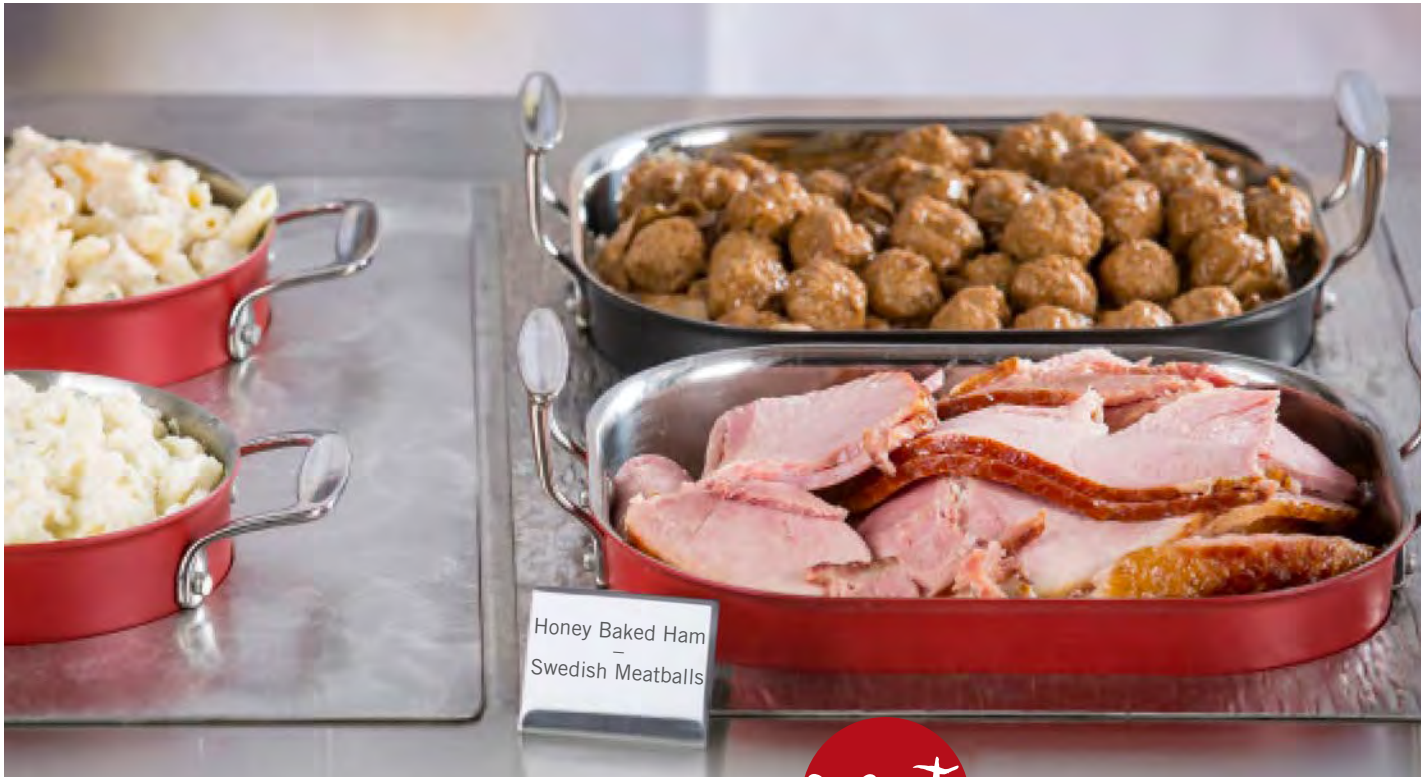

Change up the look of your buffet with our assortment of tri-ply cookware. Available in a variety of cooking and serving vessels, capacities in Red (R) or Black (BK) color coating.

"TRI" A *spot* OF COLOR