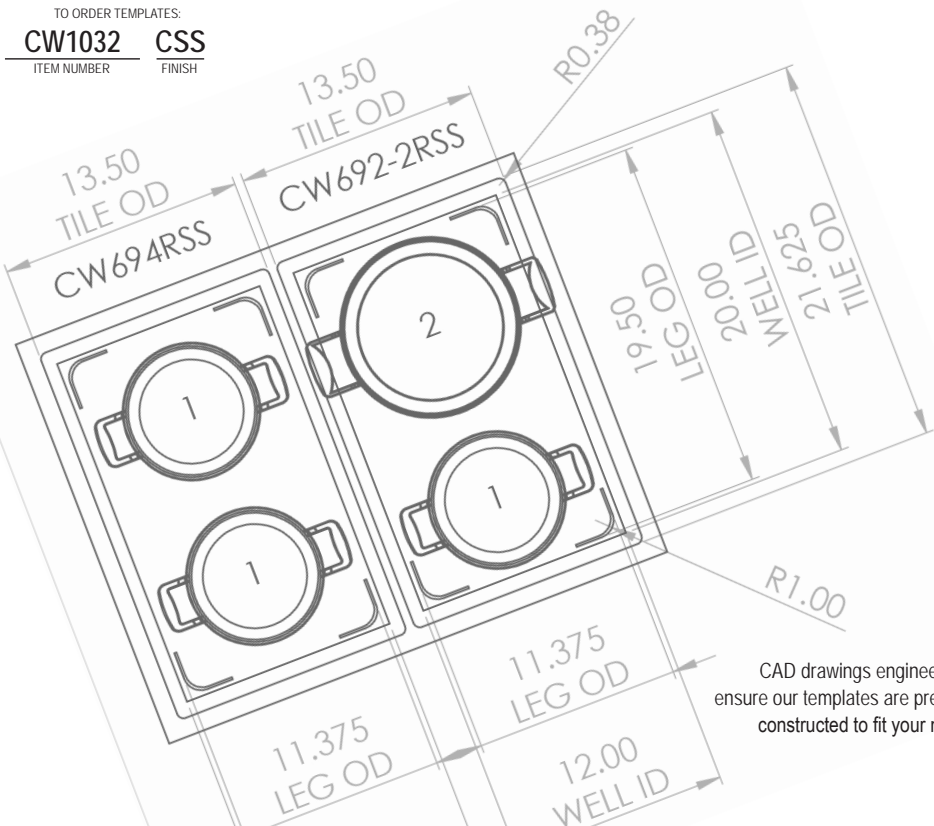

CAD drawings engineered to ensure our templates are precisely constructed to fit your needs.

FINISHES
STAINLESS STEEL FINISHES
FOR HOT COOK AND SERVE
SIX FINISH OPTIONS ABOVE