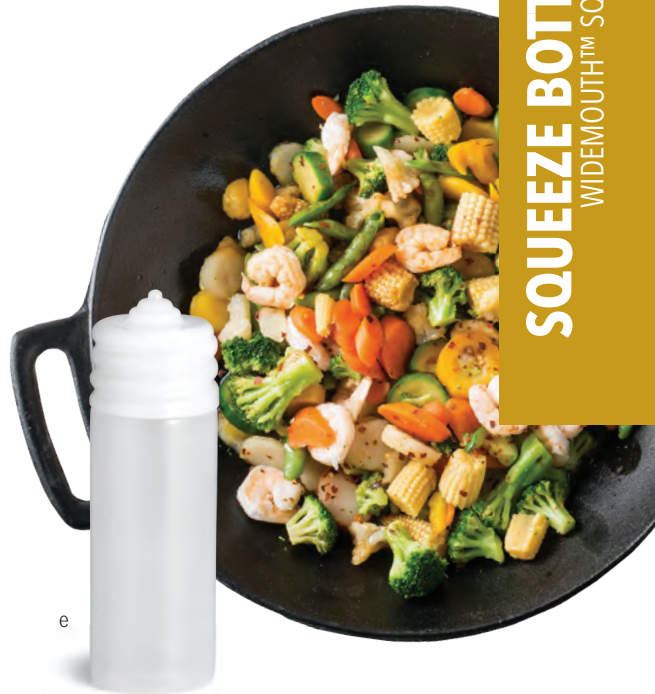

a-d fit on bottles with standard cone tips

SAFERFOOD SOLUTIONS™ WIDEMOUTH™ 63MM SQUEEZE BOTTLE

- Unique wide threads offer an easy-clean solution
- Suitable for all sauces, nozzle can be cut to size
- Allows for increased efficiency and food preparation management