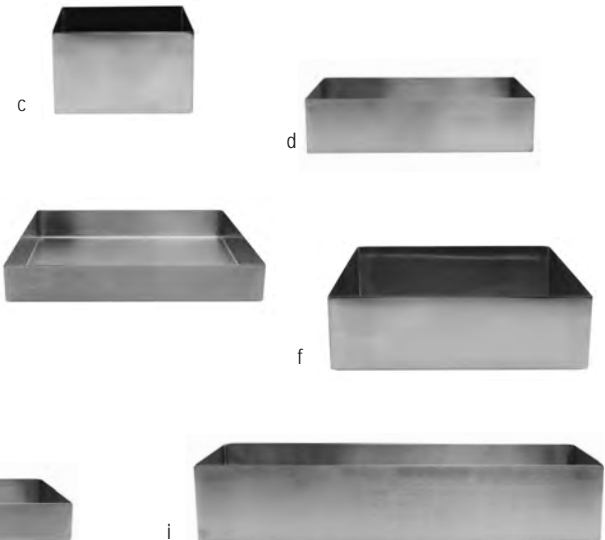

STRAIGHT-SIDED BOWLS

- Straight-sided design saves valuable space in deli case or on buffet line
- Versatile design, can be used as bowls or flipped and used as risers
- Brushed finish hides fingerprints
- These products ship from Gurnee, IL location

Item #	Description	Capacity	Min Order/ Case Pack	List Price($)
18/8 STAINLESS STEEL				
c.	SS4024 5 x 5 x 3"	1$\frac{1}{4}$ qt	1 ea / 8 ea	26.00 ea
	SS4025 6 x 6 x 3"	1$\frac{3}{4}$ qt	1 ea / 8 ea	32.00 ea
d.	SS4026 10 x 5 x 3"	2$\frac{1}{2}$ qt	1 ea / 8 ea	38.00 ea
e.	SS4014 10 x 10 x 1.5"	2$\frac{1}{2}$ qt	1 ea / 8 ea	38.00 ea
f.	SS4004 10 x 10 x 3"	5 qt	1 ea / 8 ea	55.00 ea
	SS4027 12 x 6 x 3"	3$\frac{1}{2}$ qt	1 ea / 8 ea	49.00 ea
g.	SS4005 12 x 10 x 3"	6 qt	1 ea / 8 ea	67.00 ea
h.	SS4007 15 x 5 x 1.5"	1$\frac{3}{4}$ qt	1 ea / 8 ea	32.00 ea
i.	SS4008 15 x 5 x 3"	3$\frac{3}{4}$ qt	1 ea / 8 ea	49.00 ea
	SS4017 20 x 6 x 3"	6 qt	1 ea / 8 ea	65.00 ea
	SS4033 20 x 12 x 3"	12 qt	1 ea / 6 ea	98.00 ea