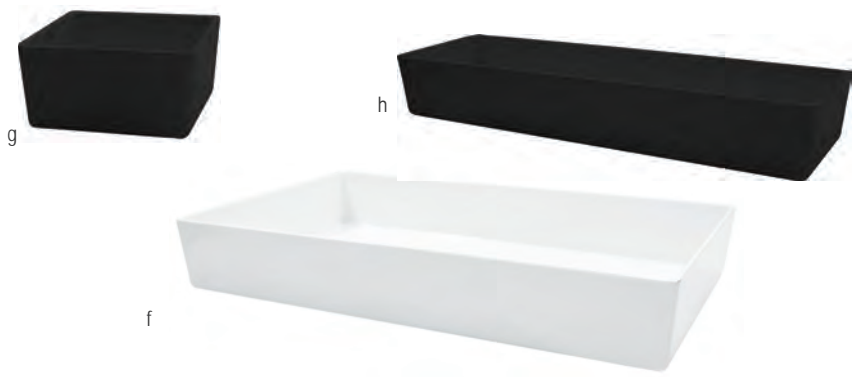

CONTEMPORARY MELAMINE COLLECTION™

- Straight-sided design for the best use of space
- Choose from a range of sizes and colors, perfect for cafeterias or deli cases
- Durable, break-resistant designs for extended use
- Not microwave or oven safe

Available in white (WH) or black (BK)

Item #	Description	Capacity	Min Order/Case Pack	List Price ($)
STANDARD STRAIGHT-SIDED BOWLS—MELAMINE, WHITE				
a. M4024WH	5 x 5 x 3"	1 qt	1 ea / 12 ea	16.00 ea
M4026WH	10 x 5 x 3"	2 qt	1 ea / 6 ea	20.00 ea
b. M4014WH	10 x 10 x 1½"	2 qt	1 ea / 6 ea	23.00 ea
M4008WH	15 x 5 x 3"	3 qt	1 ea / 12 ea	29.00 ea
M4004WH	10 x 10 x 3"	4 qt	1 ea / 6 ea	32.00 ea
M4007WH	15 x 5 x 1½"	1¼ qt	1 ea / 12 ea	19.00 ea
STANDARD STRAIGHT-SIDED BOWLS—MELAMINE, BLACK				
M4024BK	5 x 5 x 3"	1 qt	1 ea / 12 ea	16.00 ea
M4026BK	10 x 5 x 3"	2 qt	1 ea / 6 ea	20.00 ea
M4014BK	10 x 10 x 1½"	2 qt	1 ea / 6 ea	23.00 ea
c. M4008BK	15 x 5 x 3"	3 qt	1 ea / 12 ea	29.00 ea
d. M4004BK	10 x 10 x 3"	4 qt	1 ea / 6 ea	32.00 ea
M4007BK	15 x 5 x 1½"	1¼ qt	1 ea / 12 ea	19.00 ea

Item #	Description	Capacity	Min Order/Case Pack	List Price ($)
DELI-CASE STRAIGHT-SIDED BOWLS—MELAMINE, WHITE				
M4025WH	6 x 6 x 3"	1¼ qt	1 ea / 12 ea	18.00 ea
M4027WH	12 x 6 x 3"	3 qt	1 ea / 6 ea	24.00 ea
e. M4005WH	12 x 10 x 3"	5 qt	1 ea / 6 ea	34.00 ea
M4017WH	20 x 6 x 3"	5 qt	1 ea / 4 ea	33.00 ea
f. M4033WH	20 x 12 x 3"	10½ qt	1 ea / 4 ea	42.00 ea
DELI-CASE STRAIGHT-SIDED BOWLS—MELAMINE, BLACK				
g. M4025BK	6 x 6 x 3"	1¼ qt	1 ea / 12 ea	18.00 ea
M4027BK	12 x 6 x 3"	3 qt	1 ea / 6 ea	24.00 ea
M4005BK	12 x 10 x 3"	5 qt	1 ea / 6 ea	34.00 ea
h. M4017BK	20 x 6 x 3"	5 qt	1 ea / 4 ea	33.00 ea
M4033BK	20 x 12 x 3"	10½ qt	1 ea / 4 ea	42.00 ea