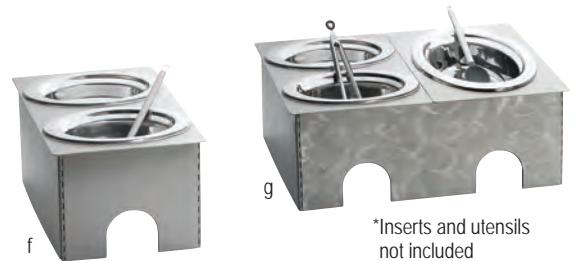

QUICK VIEW INDUCTION-READY CHAFERS & SERVERS

Item	Description	Capacity	Min Order/ Case Pack	Circle Swirl (CSS) Finish ($)
QUICK VIEW INDUCTION CHAFER STAINLESS STEEL, POLISHED FINISH, GLASS WINDOWS				
a.	CW40182 Soup Server, 16¼ x 19¼ x 13" (Fits CW40178STAND)	11 qt	1 ea	542.00 ea
b.	CW40161 Full Size Server, 22⅞ x 17¼ x 8¼" (Fits CW40175STAND)	7 qt	1 ea	594.00 ea
	CW40163 ⅔ Size Server, 15⅞ x 16¾ x 8¼" (Fits CW40176STAND)	5 qt	1 ea	496.00 ea
c.	CW40165 Round Server, 17¼ x 19¼ x 7¾" (Fits CW40177STAND)	4 qt	1 ea	474.00 ea
INDUCTION COOKTOP OPTIONS (SOLD SEPARATELY)				
d.	CW40196 1800 Watts Induction Drop-In, 120 volts, 15 amps fits up to 12" dia compatible cookware base		1 ea / 2 ea	713.00 ea
e.	CW40195 1800 Watts Induction Portable, 120 volts, 15 amps fits up to 10¾" dia compatible cookware base		1 ea / 2 ea	627.90 ea

Steam Pan Lifter protects operator from steam burns, making food rotation easier

ELECTRIC INDUCTION COOKTOPS

Induction cooktops available in free-standing portable or drop-in styles. Both options have 1800 Watts, 120 Volts and 15 Amp service.

Combine an induction chafers with our induction action station for a convenient, portable serving solution for indoor and outdoor events. More action station options on pages 45-47.

OUTDOOR COLLAPSIBLE FUEL SERVERS

- A stylish and modern serving alternative
- Fully portable, perfect for indoor or outdoor use
- Variety of finishes to add sleek design
- All units require 4" water pan and fuel for operation