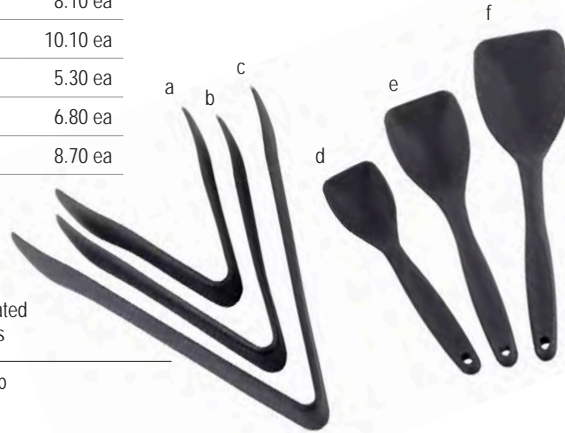

SILICONE & STAINLESS STEEL UTENSILS

- Stainless Steel core with silicone exterior construction provides a durable, flexible and scratch-resisant serving option
- Heat safe up to 400°F

Item #	Description	Capacity	Min Order/ Case Pack	List Price ($)
SILICONE & STAINLESS STEEL				
a.	39100 7" Tongs	-	1 ea / 6 ea	6.80 ea
b.	39101 9" Tongs	-	1 ea / 6 ea	8.10 ea
c.	39102 12" Tongs	-	1 ea / 6 ea	10.10 ea
d.	39103 8" Spoon	½ oz	1 ea / 6 ea	5.30 ea
e.	39104 9½" Spoon	1 oz	1 ea / 6 ea	6.80 ea
f.	39105 10¾" Spoon	2 oz	1 ea / 6 ea	8.70 ea