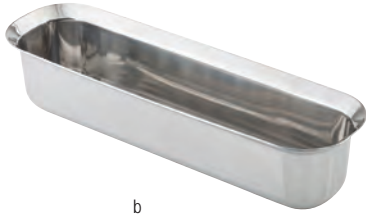

c

d

e

f

Stainless SERVICE

Redesigned, renewed and ready to cook and serve. Our custom tri-ply cookware pieces are the perfect solution for updating your buffet or serving presentation. Cookware is available with and without handles to suit your needs. Constructed to standard food pan sizes.

TRI-PLY SERVEWARE

- Suitable for use on stove top, hot plate, with gas, steam and induction-ready
- Provides even heat distribution

Benefits of tri-ply:

- 18/8 Stainless Steel interior is non-reactive to foods; will not affect taste
- Aluminum core promotes even and consistent heat distribution
- 18/0 Stainless Steel exterior is induction ready