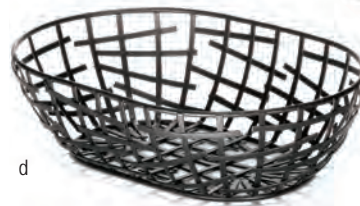

MEDITERRANEAN COLLECTION™ BASKETS

Like a day at an alfresco cafe in Rome, the Mediterranean Collection™ is the perfect basket for artisan breads, crackers, or fruits. The traditional look creates an upscale environment wherever it is used to serve.

COMPLEXITY COLLECTION™ BASKETS

• A modern take on the classic basket

Item #	Description	Min Order/ Case Pack	List Price ($)
MEDITERRANEAN COLLECTION™ BASKETS— BLACK POWDER COATED METAL			
RECTANGULAR			
a.	BK27209 9 x 6 x 2$\frac{3}{4}$"	1 ea / 6 ea	17.00 ea
ROUND			
b.	BK27508 8 x 2$\frac{1}{4}$"	1 ea / 6 ea	12.50 ea
OVAL			
c.	BK27409 9 x 6 x 2$\frac{1}{2}$"	1 ea / 6 ea	14.50 ea
	BK27410 10 x 6$\frac{1}{2}$ x 3"	1 ea / 6 ea	16.50 ea
OBLONG			
	BK21709 9 x 4 x 2$\frac{1}{4}$"	1 ea / 6 ea	11.00 ea
COMPLEXITY COLLECTION™ BASKETS— BLACK POWDER COATED METAL			
d.	BC7409 Oval, 9 x 6 x 2$\frac{1}{2}$"	1 ea / 6 ea	14.50 ea
e.	BC7209 Rectangular, 9 x 6 x 2$\frac{1}{2}$"	1 ea / 6 ea	15.00 ea
f.	BC1709 Oblong, 9 x 4$\frac{3}{4}$ x 2"	1 ea / 6 ea	12.50 ea

e

d