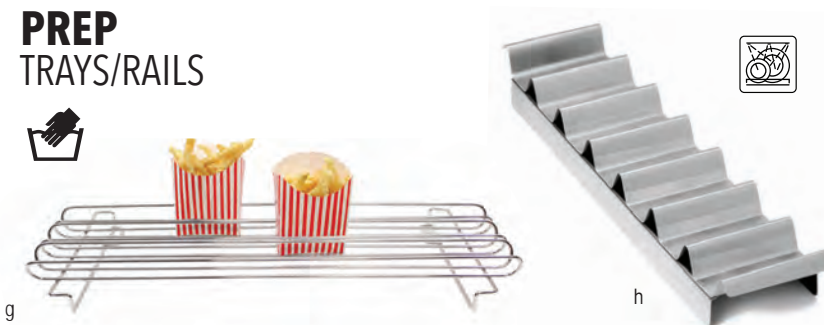

FRYER BASKETS

- Color-coded handles for easy identification
- Comfort grip vinyl handle keeps cool when in use
- Choose from a variety of sizes

FRENCH FRY SCOOPS

PREP TRAYS/RAILS

FRY BASKETS & TOOLS

BURRITO / TACO FRY BASKETS