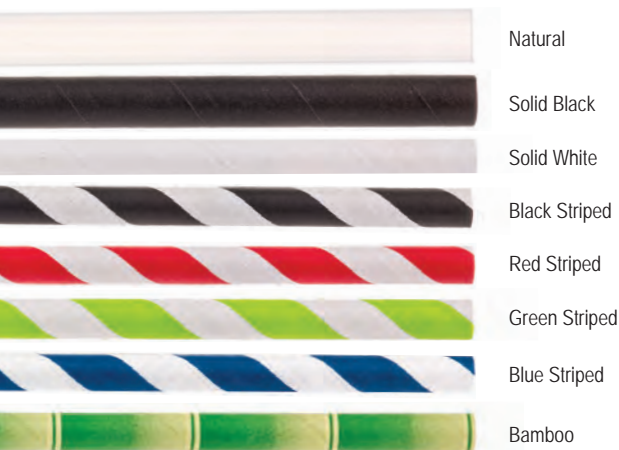

Today's Straw Trend...COLOR!
Accessorize your tabletop or
to-go cups with brightly colored
and patterned straws.