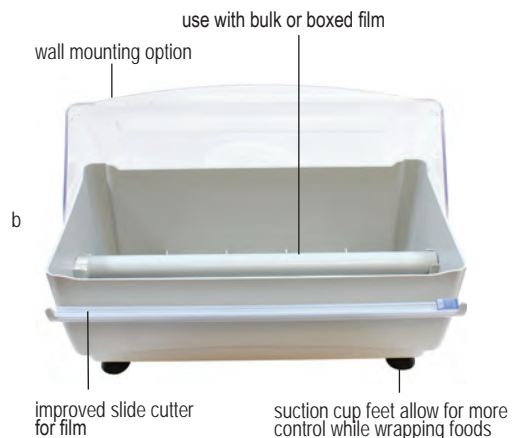

Item	Description	Min Order/ Case Pack	List Price ($)
RAPID WRAP™ DISPENSER-ABS PLASTIC			
b. RWS12	16½ x 9¼ x 9¼" Dispenser, fits 12" Film Rolls	1 ea	52.00 ea
REPLACEMENT PARTS & ACCESSORIES			
RWS12SRB	Slide Cutter for RWS12	1 ea / 44 ea	5.00 ea

US PATENT NO. D781,066S
For more information on replacement parts, see page 240