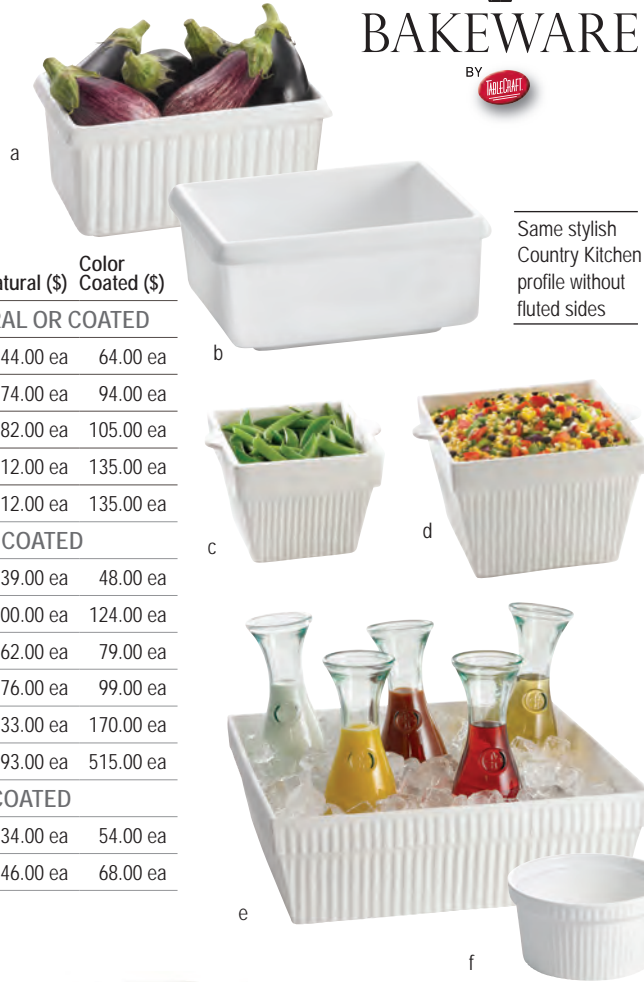

COUNTRY KITCHEN COLLECTION™

- Fluted design looks elegant in any environment
- Ideal for both drop-in templates and counter-top serving

PROFESSIONAL BAKEWARE

BUFFET & CATERING
CAST ALUMINUM

Same stylish Country Kitchen profile without fluted sides

Item #	Description	Capacity	Min Order/ Case Pack	Natural ($)	Color Coated ($)
RECTANGULAR BOWLS—CAST ALUMINUM, NATURAL OR COATED					
CW1500_	Small, 6 x 5 x 3½"	1 qt	1 ea	44.00 ea	64.00 ea
CW4302_	Small, Smooth, 6 x 5 x 3½"	1 qt	1 ea	74.00 ea	94.00 ea
CW1510_	Medium, 10 x 6 x 3"	2¼ qt	1 ea	82.00 ea	105.00 ea
a. CW1530_	Deep, 10 x 6 x 5"	3 qt	1 ea	112.00 ea	135.00 ea
b. CW4306_	Deep, Smooth 10 x 6 x 5"	3 qt	1 ea	112.00 ea	135.00 ea
SQUARE BOWLS—CAST ALUMINUM, NATURAL OR COATED					
CW1480_	Extra Small, 4 x 4 x 4"	18 oz	1 ea	39.00 ea	48.00 ea
CW1520_	Small, 5 x 5 x 6"	1¾ qt	1 ea	100.00 ea	124.00 ea
c. CW1460_	Medium, 6 x 6 x 4¾"	1½ qt	1 ea	62.00 ea	79.00 ea
CW1470_	Medium Deep, 6 x 6 x 6½"	2 qt	1 ea	76.00 ea	99.00 ea
d. CW1490_	Large, 9½ x 9½ x 6½"	6½ qt	1 ea	133.00 ea	170.00 ea
e. CW1494_	Extra Large, 18 x 18 x 5½"	24 qt	1 ea	393.00 ea	515.00 ea
ROUND BOWLS—CAST ALUMINUM, NATURAL OR COATED					
f. CW1610_	Small, 4½" dia x 2"	10 oz	1 ea	34.00 ea	54.00 ea
CW1620_	Medium, 6½" dia x 3"	1 qt	1 ea	46.00 ea	68.00 ea

DRESSING/CONDIMENT CROCKS & OVAL SHELL SERVERS

- Convenient solution for your busy serving station
- Crock keeps dressings cool and ready to serve