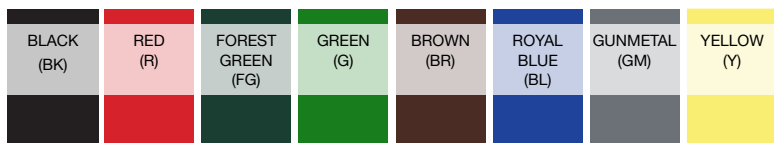

Caddy is hand wash only because of wood handle

CLASSIC PLASTIC SERVING BASKETS

a

b

c

d

e

OVAL BASKETS