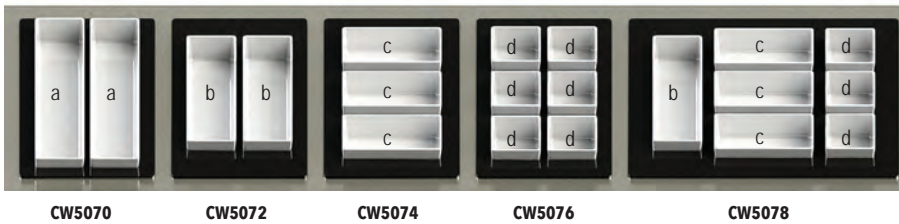

CONTEMPORARY COLLECTION™

NSF®-7 COLD FOOD TEMPLATES

NSF®-7 TEMPLATES 25¾ X 21¼" DOUBLE WELL
12⅞ X 21¼" SINGLE WELL

Item #	Description	Min Order/ Case Pack	Aluminum Finish ($)	Color Coated ($)
COLD FOOD TEMPLATES—FABRICATED ALUMINUM, FINISHED OR COATED				
CW5070_	Fits (2) CW4018	1 ea	240.00 ea	320.00 ea
CW5072_	Fits (2) CW4020	1 ea	240.00 ea	320.00 ea
CW5074_	Fits (3) CW4022	1 ea	240.00 ea	320.00 ea
CW5076_	Fits (6) CW4000	1 ea	240.00 ea	320.00 ea
CW5078_	Fits (1) CW4020, (3) CW4022 & (3) CW4000	1 ea	360.00 ea	510.00 ea

* Circle Swirl pattern not available.