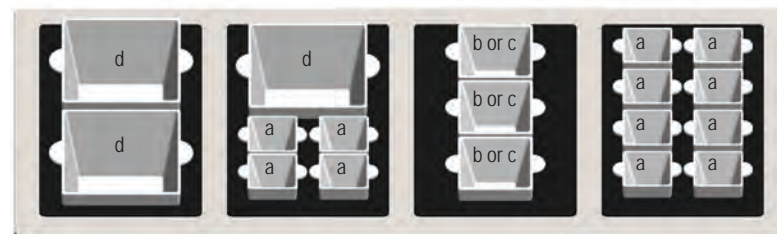

COUNTRY KITCHEN COLLECTION™ NSF®-7 COLD FOOD TEMPLATES

NSF®-7 TEMPLATES 12⅞ X 21¼" SINGLE WELL

TO ORDER TEMPLATES:

CW5110 **CSA**
ITEM NUMBER FINISH

CW5102

CW5104

CW5106

CW5110

Item #	Description	Min Order/ Case Pack	Aluminum Finish ($)	Color Coated ($)
COLD FOOD TEMPLATES—ALUMINUM, FINISHED OR COATED				
CW5102_	Fits (2) CW1490	1 ea	240.00 ea	320.00 ea
CW5104_	Fits (4) CW1480, (1) CW1490	1 ea	240.00 ea	320.00 ea
CW5106_	Fits (3) CW1460 or (3) CW1470	1 ea	240.00 ea	320.00 ea
CW5110_	Fits (8) CW1480	1 ea	240.00 ea	320.00 ea