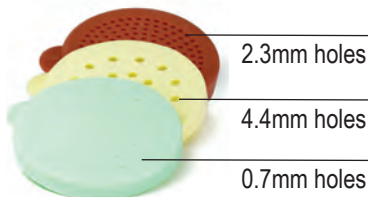

Item #	Description	Capacity	Min Order/ Case Pack	List Price ($)
ALUMINUM				
c. H158	Dredge with Handle (not dishwasher safe)	10 oz	1 ea	2.98 ea
STAINLESS STEEL				
d. 159	Dredge	10 oz	1 ea / 12 ea	3.82 ea
e. H159	Dredge with Handle	10 oz	1 ea / 12 ea	5.02 ea
REPLACEMENT PARTS & ACCESSORIES				
159T	Stainless Steel Top for 159 &		1 ea / 12 ea	1.66 ea
COPOLYMER JARS, POLYETHYLENE LIDS				
f. 166A	Salt & Pepper Lid, Beige	10 oz	12 ea	4.68 ea
166B	Fine Ground Lid, Green	10 oz	12 ea	4.68 ea
166C	Medium Ground Lid, Rose	10 oz	12 ea	4.68 ea
166D	Cheese Lid, Yellow	10 oz	12 ea	4.68 ea
166F	Dredge Set (Beige, Rose & Yellow Lids), Polybagged	(3) 10 oz	12 ea	6.08 ea