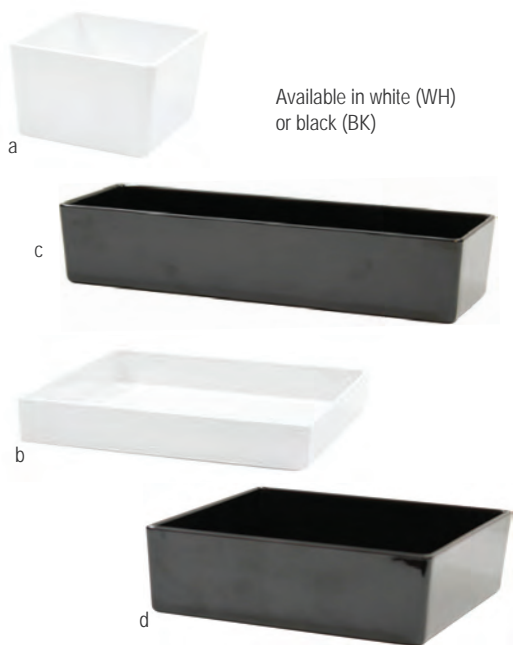

CONTEMPORARY MELAMINE COLLECTION™

- Straight-sided design for the best use of space
- Choose from a range of sizes and colors, perfect for cafeterias or deli cases
- Durable, break-resistant designs for extended use
- Not microwave or oven safe

Available in white (WH) or black (BK)

Item #	Description	Capacity	Min Order/Case Pack	List Price ($)
STANDARD STRAIGHT-SIDED BOWLS—MELAMINE, WHITE				
a. M4024WH	5 x 5 x 3"	1 qt	1 ea / 12 ea	16.00 ea
M4026WH	10 x 5 x 3"	2 qt	1 ea / 6 ea	20.00 ea
b. M4014WH	10 x 10 x 1½"	2 qt	1 ea / 6 ea	23.00 ea
M4008WH	15 x 5 x 3"	3 qt	1 ea / 12 ea	29.00 ea
M4004WH	10 x 10 x 3"	4 qt	1 ea / 6 ea	32.00 ea
M4007WH	15 x 5 x 1½"	1¼ qt	1 ea / 12 ea	19.00 ea
STANDARD STRAIGHT-SIDED BOWLS—MELAMINE, BLACK				
M4024BK	5 x 5 x 3"	1 qt	1 ea / 12 ea	16.00 ea
M4026BK	10 x 5 x 3"	2 qt	1 ea / 6 ea	20.00 ea
M4014BK	10 x 10 x 1½"	2 qt	1 ea / 6 ea	23.00 ea
c. M4008BK	15 x 5 x 3"	3 qt	1 ea / 12 ea	29.00 ea
d. M4004BK	10 x 10 x 3"	4 qt	1 ea / 6 ea	32.00 ea
M4007BK	15 x 5 x 1½"	1¼ qt	1 ea / 12 ea	19.00 ea