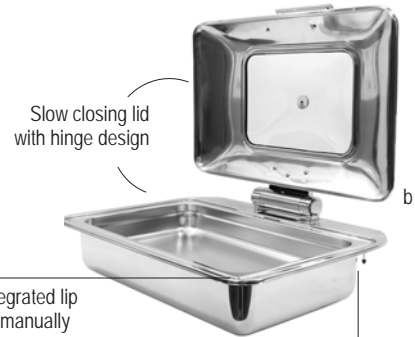

Item	Description	Capacity	Min Order/ Case Pack	Circle Swirl (CSS) Finish ($)
QUICK VIEW INDUCTION CHAFER STAINLESS STEEL, POLISHED FINISH, GLASS WINDOWS				
a.	CW40182 Soup Server, 16¼ x 19¼ x 13" (Fits CW40178STAND)	11 qt	1 ea	542.00 ea
b.	CW40161 Full Size Server, 22⅞ x 17¼ x 8¼" (Fits CW40175STAND)	7 qt	1 ea	594.00 ea
	CW40163 ⅔ Size Server, 15⅞ x 16¾ x 8¼" (Fits CW40176STAND)	5 qt	1 ea	496.00 ea
c.	CW40165 Round Server, 17¼ x 19¼ x 7¾" (Fits CW40177STAND)	4 qt	1 ea	474.00 ea
INDUCTION COOKTOP OPTIONS (SOLD SEPARATELY)				
d.	CW40196 1800 Watts Induction Drop-In, 120 volts, 15 amps fits up to 12" dia compatible cookware base		1 ea / 2 ea	713.00 ea
e.	CW40195 1800 Watts Induction Portable, 120 volts, 15 amps fits up to 10¾" dia compatible cookware base		1 ea / 2 ea	627.90 ea

Steam Pan Lifter protects operator from steam burns, making food rotation easier