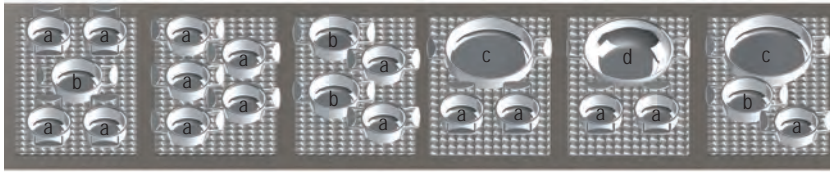

TRI-PLY STAINLESS STEEL

HOT FOOD TEMPLATES

STANDARD SIZE: 13½ X 21⅝" FOR SINGLE WELL

CW1020 CW1022 CW1024 CW1026 CW1028 CW1030