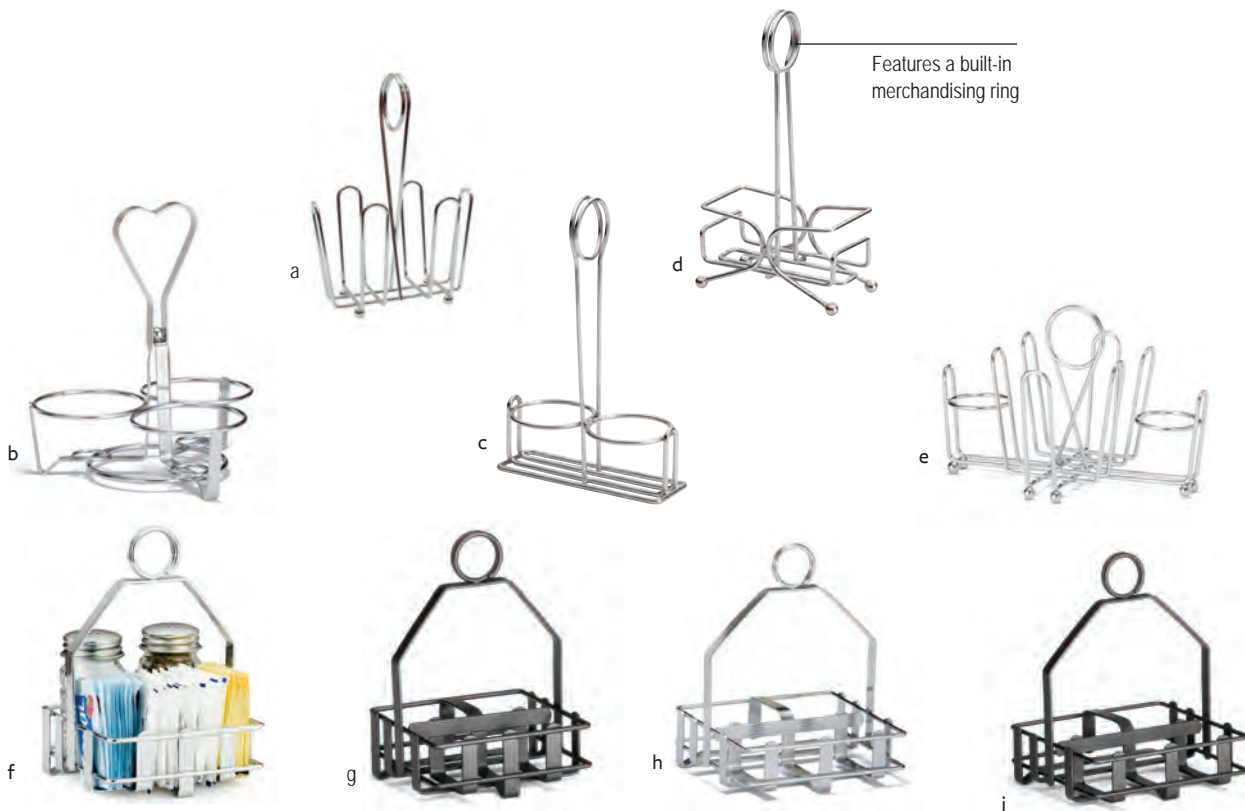

Item #	Description	Min Order/ Case Pack	List Price ($)
CONDIMENT RACKS/HOLDERS—CHROME PLATED OR BLACK POWDER COATED STEEL			
a.	590C2 Sugar Packet Holder, 5¾ x 3¼ x 8"	1 ea / 6 ea	6.40 ea
b.	1370R Chrome Plated Steel Rack, 8¼ x 7¼ x 7¼"	1 ea / 6 ea	17.00 ea
c.	SPRR Chrome Plated Steel Rack, Round, 8 x 5¼ x 2¼", Holds (2) S&P	1 ea / 6 ea	7.80 ea
d.	SPSR Chrome Plated Steel Rack, Square, 8 x 4½ x 2½", Holds (2) S&P	1 ea / 6 ea	7.80 ea
e.	591C Chrome Plated Steel Combination Rack, 5¾ x 8 x 5½", Holds (2) S&P and Sugar Packets	12 ea	8.18 ea
f.	606R Chrome, Plated Steel Combination Rack, 6 x 4¼ x 4" Holds (2) S&P and Sugar Packets	6 ea	14.16 ea
g.	606RBK Black Powder Coated Steel Combination Rack, 6 x 4¼ x 4" Holds (2) S&P and Sugar Packets	1 ea / 6 ea	15.32 ea
h.	609R Chrome Plated Steel Rack, 6½ x 5 x 4¾" Holds (2) S&P and Sugar Packets	6 ea	16.80 ea
i.	609RBK Black Powder Coated Steel Rack, 6½ x 5 x 4¾" Holds (2) S&P and Sugar Packets	6 ea	17.00 ea
j.	597C Chrome Plated Steel Jelly Packet Holder, 5½ x 5¾ x 4½"	12 ea	7.42 ea
k.	597CBK Black Powder Coated Steel Jelly Packet Holder, 5½ x 5¾ x 4½"	12 ea	7.00 ea
l.	593RBK Black Powder Coated Steel Combination Rack, 6 x 4¾ x 4¼" (Merchandising Ring not included)	12 ea	8.18 ea
m.	602R Chrome Plated Steel Rack, 6 x 4 x 4"	1 ea / 6 ea	14.00 ea