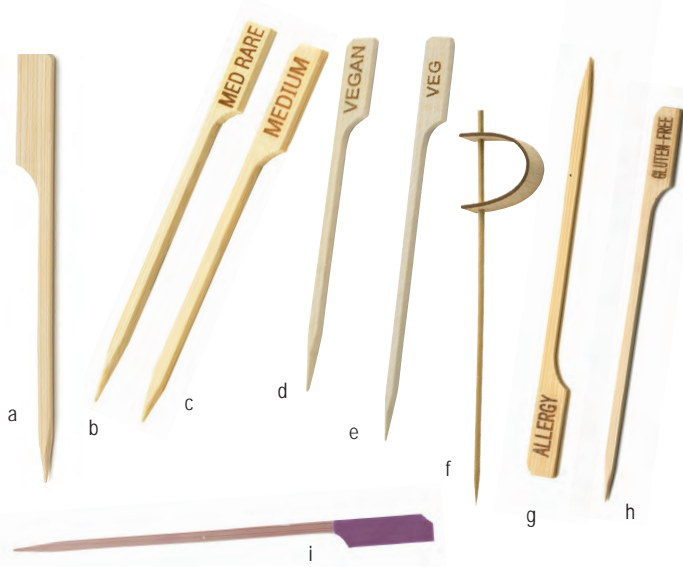

PICK A Paddle SERVE A Boat

BAMBOO PADDLE PICKS

Item #	Description	Min Order/ Case Pack	List Price ($)
PADDLE PICK (100 PER POLYBAG)			
a.	BAMP35 3½" Paddle	12 pk	2.50 pk
	BAMP45 4½" Paddle	12 pk	2.80 pk
	BAMP7 7" Paddle	12 pk	3.20 pk
PADDLE PICKS, TEMPERATURE (100 PER POLYBAG)			
	RARE 3½" "Rare" Paddle Pick	12 pk	4.50 pk
b.	MEDRARE 3½" "Medium Rare" Paddle Pick	12 pk	4.50 pk
c.	MEDIUM 3½" "Medium" Paddle Pick	12 pk	4.50 pk
	MEDWELL 3½" "Medium Well" Paddle Pick	12 pk	4.50 pk
	WELLDONE 3½" "Well Done" Paddle Pick	12 pk	4.50 pk
PADDLE PICKS, VEGAN & VEGETARIAN (100 PER POLYBAG)			
d.	BAMP35VG 3½" Vegan Paddle Pick	12 pk	4.80 pk
	BAMP45VG 4½" Vegan Paddle Pick	12 pk	5.10 pk
e.	BAMP45V 4½" Veg Paddle Pick	12 pk	5.10 pk
SWORD PICKS (50 PER BOX)			
f.	BAMPS45 4½" Sword Pick	12 pk	5.20 pk
	BAMPS6 6" Sword Pick	12 pk	5.20 pk
PADDLE PICKS, ALLERGY & GLUTEN FREE (100 PER POLYBAG)			
g.	BAMP45A 4½" Allergy Paddle	12 pk	5.10 pk
h.	BAMP35G 3½" Gluten-Free Paddle	12 pk	4.80 pk
	BAMP5G 5" Gluten-Free Paddle	12 pk	5.20 pk
PURPLE PADDLE PICKS (100 PER POLYBAG)			
i.	BAMP45PR 4½" Paddle, Purple	12 pk	4.28 pk