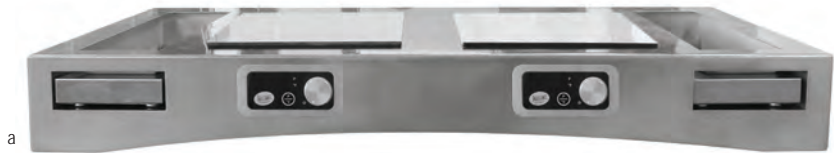

ACTION STATIONS
DUAL INDUCTION
COUNTERTOP KITS

Item #	Description	Min Order/ Case Pack	Aluminum Finish ($)	Coating ($)
ACTION STATION SINGLE COUNTERTOP KIT-ALUMINUM FINISH OR COATING				
a. CWACTION2BRA_	Brushed Double Kit, 47 3/8 x 25 1/4 x 6"	1 ea	2180.00 ea	2340.00 ea
CWACTION2RSA_	Random Swirl Double Kit, 47 3/8 x 25 1/4 x 6"	1 ea	2180.00 ea	2340.00 ea

FOR SINGLE & DOUBLE:
STATION FINISHES

TO ORDER ACTION STATIONS

CWACTION(1/2) **BRA**
ITEM NUMBER FINISH

STATION COATINGS

TO ORDER BRUSHED WITH COATING:

CWACTION(1/2) **TBK**
ITEM NUMBER COATING

TO ORDER RANDOM SWIRL WITH COATING:

CWACTION(1/2)RSA **TBK**
ITEM NUMBER COATING

ACTION STATION
FEATURES & BENEFITS

- Size and shape is designed to fit on portable catering tables at only 25 1/4" front-to-back
- Cooling plates (included) and cast aluminum bowls (sold separately) must be stored in freezer prior to use in order to ensure longest proper holding temperature
- Induction cooktops only work with induction-ready cookware
- Induction cooktop electrical specifications: 1800 Watts / 120 Volts / 15 Amps
- Custom sizes and shapes available, contact your TableCraft rep for details

ADD CONTEMPORARY COLLECTION™
CAST ALUMINUM BOWLS: NATURAL
OR WITH DURACOAT™

Bowls are sold separately. Choose any combination up to 8 bowls, shown below.**

Item	Description	Capacity	Min Order/ Case Pack	Natural ($)	Coated ($)
b. CW4024_	Contemporary Collection™, Straight-Sided Bowl, 5 x 5 x 3"	1 qt	1 ea	56.00 ea	75.00 ea
c. CW4012_	Contemporary Collection™, Straight-Sided Bowl, 4 3/4 x 4 3/4 x 6"	1 1/2 qt	1 ea	89.00 ea	109.00 ea