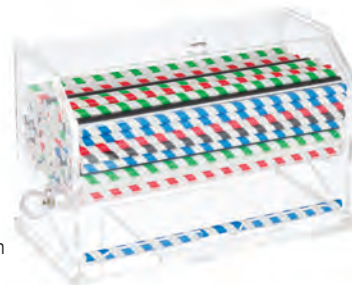

j

Works well with our 7 3/4" straws (shown above)

**Ships with 65 red & white plastic straws (shown left)

g

h

i

SYRUP PUMP

- 1/4 oz measured shot, 28mm cap