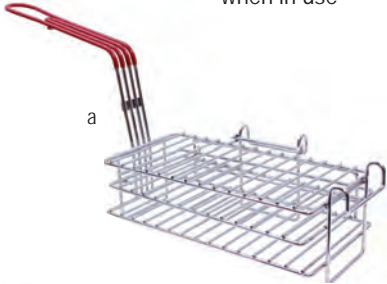

FRY BASKETS & TOOLS

BURRITO / TACO FRY BASKETS

- Choice of styles for easy cooking of taco shells, taco cups, tostadas, chimichangas and burritos
- Comfort grip vinyl handle keeps cool when in use