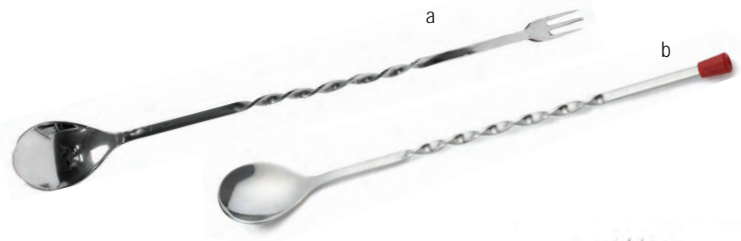

BAR TOOLS

Layering Spoon

Essential for Black and Tans or other layered cocktails

SAN Plastic container with twist-off bottom

Item #	Description	Min Order/ Case Pack	List Price ($)
BAR SPOONS—STAINLESS STEEL			
a. *H503K	12" Spoon with Fork	1 ea / 6 ea	2.50 ea
b. 501K	11" Spoon with Red Knob	24 ea	2.52 ea
*H501K	11" Spoon with Red Knob	12 ea	3.14 ea
502K	12" Spoon with Red Knob	24 ea	2.62 ea
COCKTAIL & BEER LAYERING SPOON—STAINLESS STEEL			
c. *BTSP00N	4½ x 1¾"	1 ea / 12 ea	3.00 ea
BAR STRAINERS—STAINLESS STEEL			
d. S209	4-Prong	1 ea / 12 ea	2.80 ea
*H211	Premium 2-Prong, 18/8 S/S	6 ea	14.50 ea
e. S211	Julep	1 ea / 12 ea	2.40 ea
f. *HS220	Fine Mesh	12 ea	5.50 ea
MUDDLERS—STAINLESS STEEL WITH PLASTIC TOP OR WOOD			
g. *H4258	8¾" Muddler, Stainless Steel with Plastic Tip	6 ea	7.98 ea
h. 4256	8" Muddler, Wood	24 ea	4.00 ea
BOTTLE/CAN OPENERS			
i. CP42	7" Giant Can Punch, S/S	12 ea	4.72 ea
j. CT109	4" Can Tapper, Nickel Plated	60 ea	0.68 ea
396	7" Flat Pocket Bottle Opener, S/S	1 ea / 36 ea	2.08 ea
k. *H3996	7" Flat Pocket Bottle Opener, S/S	12 ea	3.30 ea
l. *H76724	Magnetic Bottle/Can Opener	6 ea	4.20 ea
TIP CARAFE			
m. 812	3½" dia x 10½"	12 ea / 12 ea	12.00 ea

*Available as Cash & Carry