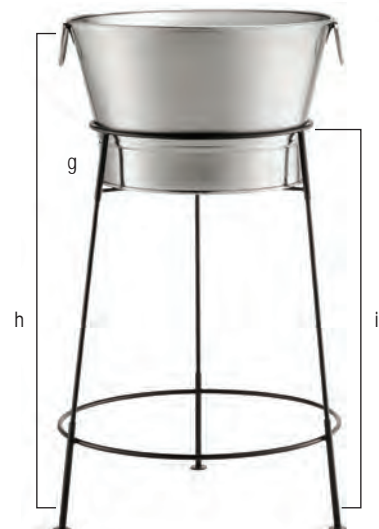

BEVERAGE TUBS

SINGLE WALL

- Galvanized Collection™ tubs feature pebbled texture (items b, c, and e)

BRICKHOUSE COLLECTION™

- Large beverage tub design for high volume beverage service
- Perfect for both indoor and outdoor events
- Condensation tray catches droplets to keep serving areas clean and reduce the risk of slip hazards

TUB SETS

- Black metal stand fits both single and double wall tubs