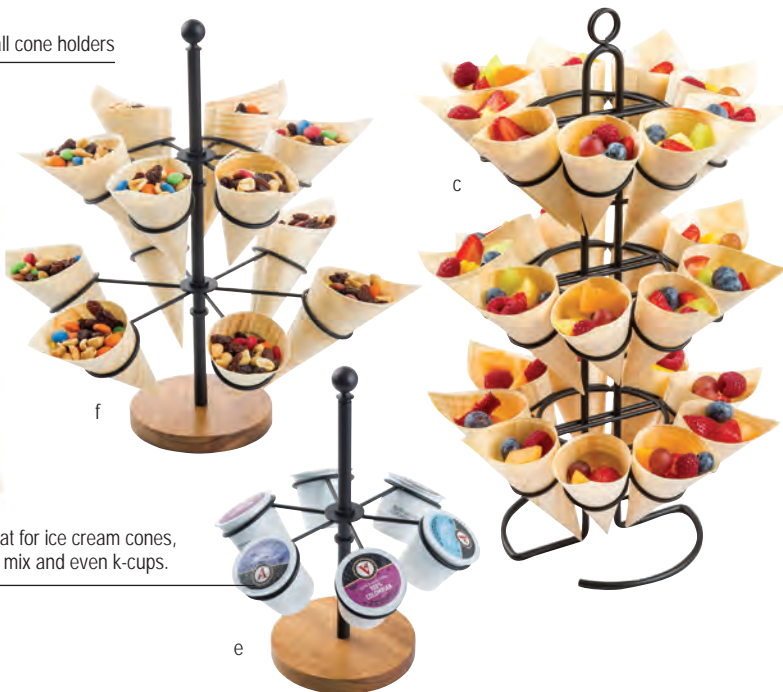

Great for ice cream cones, trail mix and even k-cups.

DISPOSABLE CONE HOLDERS

- Display your disposable cones in style with our selection of tiered cone holders
- 10030 & 10031 feature rotating tiers for easy prepping and serving
- All styles include handles for easy transportation to and from the serving line