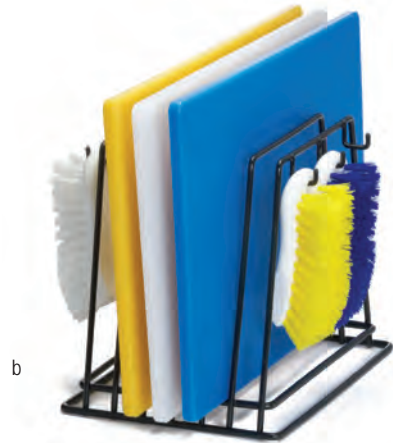

CUTTING BOARD RACKS

Item #	Description	Min Order/ Case Pack	List Price ($)
CUTTING BOARD RACKS—STAINLESS STEEL, BLACK VINYL OR COATED METAL			
a.	CBR6 9½ x 12 x 11" Stainless Steel (Holds 6 Cutting Boards)	1 ea / 10 ea	50.06 ea
b.	CBR6BK 12½ x 9½ x 10" Black Vinyl-Coated with 6 Hooks (Holds 6 Cutting Boards, 6 Brushes)	1 ea / 10 ea	18.84 ea
c.	WSC12 10½ x 13½ x 10½ Stainless Steel (Holds 6 Cutting Boards)	1 ea / 6 ea	36.00 ea

*Brushes and boards not included.