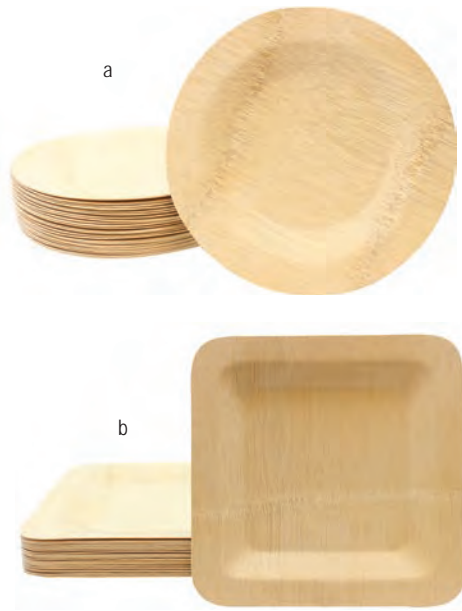

DISPOSABLE PLATES, TONGS & FORKS

Item	Description	Min Order/ Case Pack	List Price ($)
PLATES, BAMBOO		(25 PER POLYBAG)	
a. BAMDRP7	7" Round	1 pk / 12 pk	35.00 pk
BAMDRP9	9" Round	1 pk / 6 pk	50.50 pk
BAMDRP11	11" Round	1 pk / 6 pk	65.00 pk
BAMDSP35	3½" Square	1 pk / 12 pk	13.50 pk
123456	5" Square	1 pk / 12 pk	28.70 pk
b. BAMDSP7	7" Square	1 pk / 12 pk	35.00 pk
BAMDSP9	9" Square	1 pk / 6 pk	50.50 pk
BAMDSP10	10" Square	1 pk / 6 pk	60.00 pk
TONGS, BAMBOO		(12 PER POLYBAG)	
c. BAMDT35	3½" Small Paddle	12 pk	6.36 pk
d. BAMDT6	6" Paddle	12 pk	7.32 pk
FORKS, BAMBOO		(100 PER POLYBAG)	
e. BAMDF475	4¾" Fork	12 pk	28.00 pk

DISPOSABLE CUTLERY

Item	Description	Min Order/ Case Pack	List Price ($)
PINEWOOD			
BAMSP425	Wood Spoon, 4¾" (100 per Pack)	12 pk	8.80 pk
f. BAMDF65	Fork, 6½" (25 per Pack)	1 pk / 12 pk	3.00 pk
g. BAMDSPN65	Spoon, 6½" (25 per Pack)	1 pk / 12 pk	3.00 pk
h. BAMDKN65	Knives, 6½" (25 per Pack)	1 pk / 12 pk	3.00 pk
654320	Wood Fork, 6½" (100 per Pack)	20 pk	11.00 pk
654321	Wood Spoon, 6½" (100 per Pack)	20 pk	13.00 pk
654322	Wood Knife, 6½" (100 per Pack)	20 pk	8.20 pk
i. 654324	Set Includes: Fork, Spoon, Knife, 6½" (50 per Case)	250 ea	0.46 ea