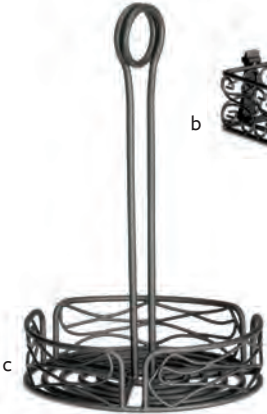

See the rest of the Artisan Collection™ on page 156.