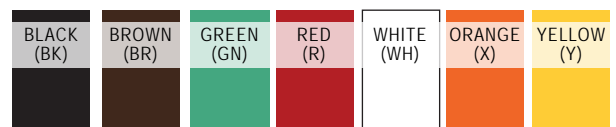

POURMASTER® SERIES

- Easy-pour bottles with clog-resistant spouts for mixers and juices
- Color-coded for easy identification and quick selection at busy times
- Assorted packs include 2 of each color

COMPLETES

- Complete set includes: container, easy grip neck with snap-tight color pourer and a color-coded cap for easy storage
- "Assorted" includes 2 of each color for N32A, N32VA, N32LPA and 8032A
- "Assorted" includes 1 of each color for 8064A and 8128A

Assorted colors include:
green, white, orange, red,
yellow and brown

BACKUPS

- Includes container and color-coded cap
- "Assorted" includes 2 of each color for JC1032A
- "Assorted" includes 1 of each color for JC1064A and JC1128A

Item #	Description	Capacity	Min Order/ Case Pack	List Price ($)
POURMASTER®-LDPE BOTTLE, HDPE TOP & CAP				
a.	N32A Long Neck Top™, Assorted Colors	1 qt	12 ea	8.26 ea
b.	N32VA V-Neck Top™, Assorted Colors	1 qt	12 ea	8.26 ea
c.	N32LPA Low Profile Top™, Assorted Colors	1 qt	12 ea	7.94 ea
COMPLETES-POLYETHYLENE, SAN SPOUT				
d.	8032A Complete, Assorted Colored Spouts	1 qt	12 ea	7.44 ea
e.	8032BKBK Complete, Black Bottle & Cap, Clear Spout	1 qt	12 ea	7.44 ea
	8032BR Complete, Natural Bottle, Brown Cap & Spout	1 qt	12 ea	7.44 ea
	8032GN Complete, Natural Bottle, Green Cap & Spout	1 qt	12 ea	7.44 ea
	8032R Complete, Natural Bottle, Red Cap & Spout	1 qt	12 ea	7.44 ea
	8032W Complete, Natural Bottle, White Cap, Clear Spout	1 qt	12 ea	7.44 ea
	8032X Complete, Natural Bottle, Orange Cap & Spout	1 qt	12 ea	7.44 ea
	8032Y Complete, Natural Bottle, Yellow Cap & Spout	1 qt	12 ea	7.44 ea
	8128A Complete, Assorted Colored Spouts	1 gal	6 ea	7.90 ea
BACKUPS-HIGH DENSITY POLYETHYLENE				
f.	JC1032A Backup	1 qt	12 ea	4.00 ea
g.	JC1064A Half Gallon Backup	0.5 gal	6 ea	5.92 ea
h.	JC1128A Gallon Backup	1 gal	6 ea	6.44 ea