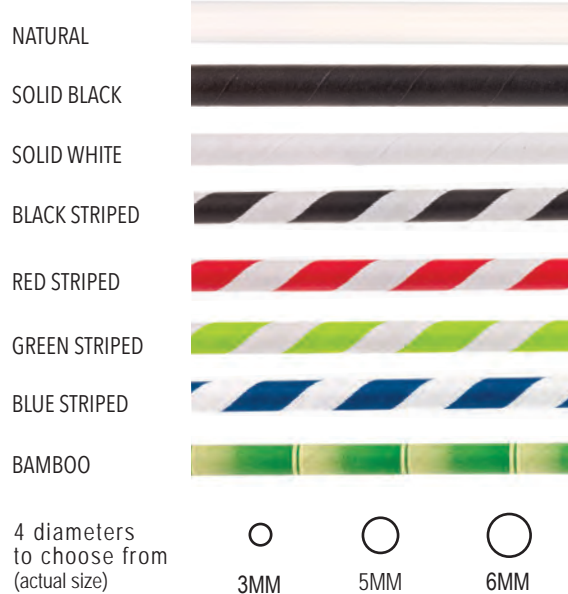

- Over 70 single use serving options to choose from
- Paper straws are made from food grade materials
- PLA straws are a compostable plastic alternative to standard plastic straws
- See Buffet pages 90-91 for more information

PAPER STRAWS, INDIVIDUALLY WRAPPED				
100111	5¾" (6mm) Black Striped, Cocktail	500	6 pk	14.60 pk
100137	7¾" (6mm) Bamboo Design	500	6 pk	23.80 pk
100113	7¾" (6mm) Black Striped	500	6 pk	18.50 pk
100121	7¾" (6mm) Blue Striped	500	6 pk	18.50 pk
100117	7¾" (6mm) Green Striped	500	12 pk	18.50 pk
100125	7¾" (6mm) Red Striped	500	12 pk	18.50 pk
100133	7¾" (6mm) Solid Black	500	6 pk	18.50 pk
100129	7¾" (6mm) Solid White	500	6 pk	18.50 pk
700113	7¾" (8mm) Black Striped	500	6 pk	26.10 pk
700121	7¾" (8mm) Blue Striped	500	6 pk	26.10 pk
700117	7¾" (8mm) Green Striped	500	6 pk	26.10 pk
700125	7¾" (8mm) Red Striped	500	12 pk	26.10 pk
700133	7¾" (8mm) Solid Black	500	6 pk	26.10 pk
700129	7¾" (8mm) Solid White	500	6 pk	26.10 pk
100115	10" (6mm) Black Striped	500	6 pk	24.00 pk
100123	10" (6mm) Blue Striped	500	6 pk	24.00 pk
100119	10" (6mm) Green Striped	500	12 pk	24.00 pk
100127	10" (6mm) Red Striped	500	12 pk	24.00 pk
100135	10" (6mm) Solid Black	500	6 pk	24.00 pk
100131	10" (6mm) Solid White	500	6 pk	24.00 pk
700115	10" (8mm) Black Striped	500	6 pk	34.00 pk
700123	10" (8mm) Blue Striped	500	6 pk	34.00 pk
700119	10" (8mm) Green Striped	500	6 pk	34.00 pk
700127	10" (8mm) Red Striped	500	12 pk	34.00 pk
700135	10" (8mm) Solid Black	500	6 pk	34.00 pk
700131	10" (8mm) Solid White	500	6 pk	34.00 pk