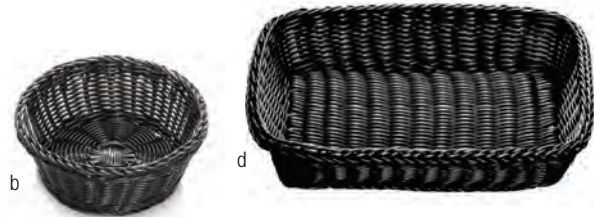

HANDWOVEN NATURAL BASKETS

- Solid, heavy cord design for superior quality
- All purpose serving baskets provide the "homemade" touch to your table setting

Item #	Description	Min Order/ Case Pack	List Price ($)
NATURAL SERVING BASKETS— POLYPROPYLENE CASING, STEEL INTERIOR			
f. 1169W	Round, 10" dia x 1½"	12 ea	2.86 ea
1175W	Round, 8½" dia x 2¼"	12 ea	2.94 ea
*C1175W	Round, 8½" dia x 2¼", Pack of 12	1 pk / 12 pk	36.04 pk
1177W	Round, 7" dia x 2"	12 ea	2.32 ea
g. 1171W	Oval, 7 x 5 x 2"	12 ea	2.28 ea
1174W	Oval, 9 x 6 x 2¼"	12 ea	2.54 ea
*C1174W	Oval, 9 x 6 x 2¼", Pack of 12	1 pk / 12 pk	30.10 pk
1176W	Oval, 10 x 6½ x 3"	12 ea	3.34 ea
h. 1116W	Rectangular, 9 x 3½ x 2"	12 ea	2.94 ea
1172W	Rectangular, 9 x 6 x 2½"	12 ea	3.20 ea
i. 1113W	Oblong, 13 x 5 x 3"	12 ea	4.18 ea
1117W	Oblong, 9 x 4 x 2¼"	12 ea	2.66 ea
1118W	Oblong, 15 x 6 x 3"	12 ea	4.78 ea
j. 1135W	Round, Open Weave, 8½" dia x 3¼"	12 ea	3.74 ea
k. 1136W	Oval, Open Weave, 9½ x 7¼ x 3¼"	12 ea	4.10 ea

* Available as Cash & Carry