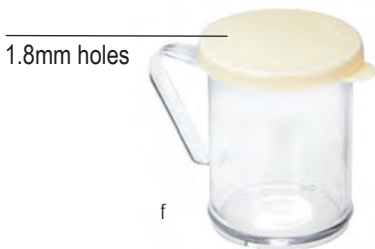

Item #	Description	Capacity	Min Order/ Case Pack	List Price ($)
ALUMINUM				
c. H158	Dredge with Handle (not dishwasher safe)	10 oz	1 ea	2.98 ea
STAINLESS STEEL				
d. 159	Dredge	10 oz	1 ea / 12 ea	3.82 ea
e. H159	Dredge with Handle	10 oz	1 ea / 12 ea	5.02 ea
REPLACEMENT PARTS & ACCESSORIES				
159T	Stainless Steel Top for 159 &		1 ea / 12 ea	1.66 ea
COPOLYMER JARS, POLYETHYLENE LIDS				
f. 166A	Salt & Pepper Lid, Beige	10 oz	12 ea	4.68 ea
166B	Fine Ground Lid, Green	10 oz	12 ea	4.68 ea
166C	Medium Ground Lid, Rose	10 oz	12 ea	4.68 ea
166D	Cheese Lid, Yellow	10 oz	12 ea	4.68 ea
166F	Dredge Set (Beige, Rose & Yellow Lids), Polybagged	(3) 10 oz	12 ea	6.08 ea