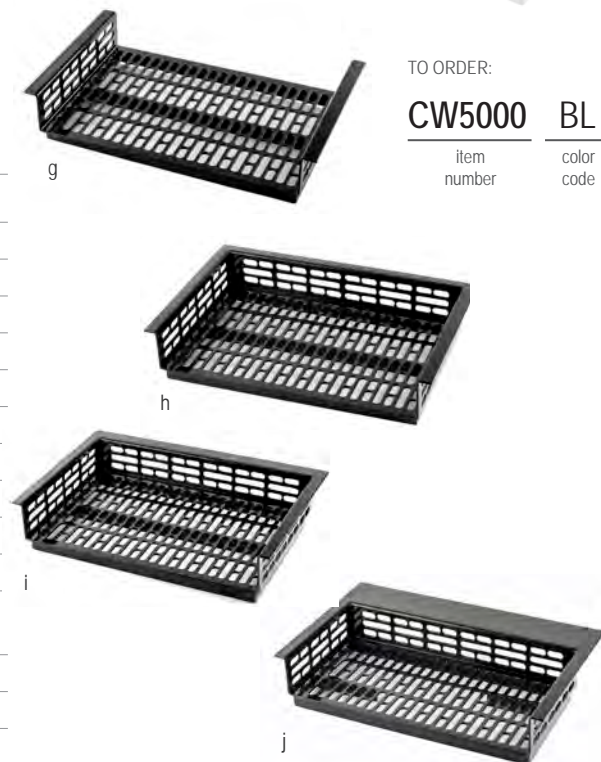

SIMPLE SOLUTIONS™ NSF®-7 TEMPLATES DROP-IN TEMPLATES

Item #	Description	Min Order/ Case Pack	Brushed BRA ($)	Color Coated ($)
REGULAR, 3" HEIGHT DROP-IN TEMPLATES PERFORATED ALUMINUM, BRUSHED OR COATED				
g.	CW1060_ 12¾ x 21¼ x 3"	1 ea	106.00 ea	175.00 ea
	CW1062_ 13¾ x 21¼ x 3"	1 ea	140.00 ea	210.00 ea
	CW1064_ 13¾ x 21¼ x 3"	1 ea	140.00 ea	210.00 ea
h.	CW1066_ 13¾ x 21¼ x 3"	1 ea	140.00 ea	210.00 ea
	CW1068_ 14¾ x 21¼ x 3"	1 ea	140.00 ea	210.00 ea
i.	CW1070_ 14¾ x 21¼ x 3"	1 ea	140.00 ea	210.00 ea
	CW1072_ 14¾ x 21¼ x 3"	1 ea	140.00 ea	210.00 ea
	CW1074_ 15¾ x 21¼ x 3"	1 ea	140.00 ea	210.00 ea
j.	CW1076_ 13¾ x 21¼ x 3"	1 ea	140.00 ea	210.00 ea
	CW1078_ 12¾ x 21¼ x 3"	1 ea	140.00 ea	210.00 ea
DEEP, 5" HEIGHT DROP-IN TEMPLATES PERFORATED ALUMINUM, BRUSHED OR COATED				
	CW1080_ 12¾ x 21¼ x 5"	1 ea	140.00 ea	210.00 ea
	CW1082_ 13¾ x 21¼ x 5"	1 ea	140.00 ea	210.00 ea
	CW1084_ 13¾ x 21¼ x 5"	1 ea	140.00 ea	210.00 ea
	CW1086_ 13¾ x 21¼ x 5"	1 ea	140.00 ea	210.00 ea
	CW1088_ 14¾ x 21¼ x 5"	1 ea	140.00 ea	210.00 ea
	CW1090_ 14¾ x 21¼ x 5"	1 ea	140.00 ea	210.00 ea
	CW1092_ 14¾ x 21¼ x 5"	1 ea	140.00 ea	210.00 ea
	CW1094_ 15¾ x 21¼ x 5"	1 ea	140.00 ea	210.00 ea