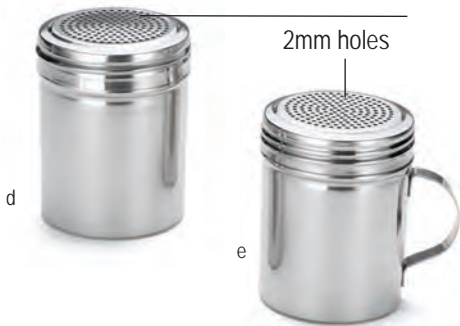

Item #	Description	Capacity	Min Order/ Case Pack	List Price ($)
ALUMINUM				
c. H158	Dredge with Handle (not dishwasher safe)	10 oz	1 ea	2.98 ea
STAINLESS STEEL				
d. 159	Dredge	10 oz	1 ea / 12 ea	3.82 ea
e. H159	Dredge with Handle	10 oz	1 ea / 12 ea	5.02 ea
REPLACEMENT PARTS & ACCESSORIES				
159T	Stainless Steel Top for 159 &		1 ea / 12 ea	1.66 ea
COPOLYMER JARS, POLYETHYLENE LIDS				
f. 166A	Salt & Pepper Lid, Beige	10 oz	12 ea	4.68 ea
166B	Fine Ground Lid, Green	10 oz	12 ea	4.68 ea
166C	Medium Ground Lid, Rose	10 oz	12 ea	4.68 ea
166D	Cheese Lid, Yellow	10 oz	12 ea	4.68 ea
166F	Dredge Set (Beige, Rose & Yellow Lids), Polybagged	(3) 10 oz	12 ea	6.08 ea