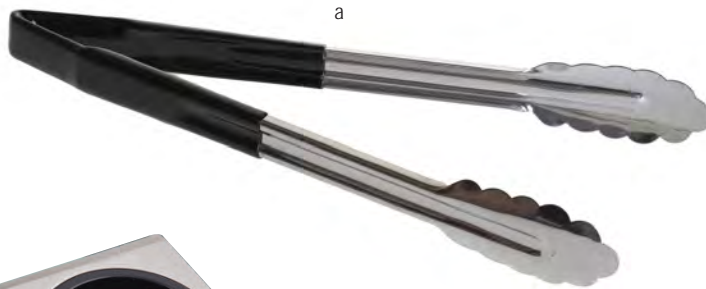

c. PLA COCKTAIL STRAW
#10216
5 3/4" (3mm) Cocktail, Black
See our other new straws
PAGE 107

d. JUICER
#H223
PAGE 180

e. STAINLESS STEEL DOUBLE WALL
WINE SERVER
#10011
PAGE 188

FOR 2020

KITCHEN & SERVING

a