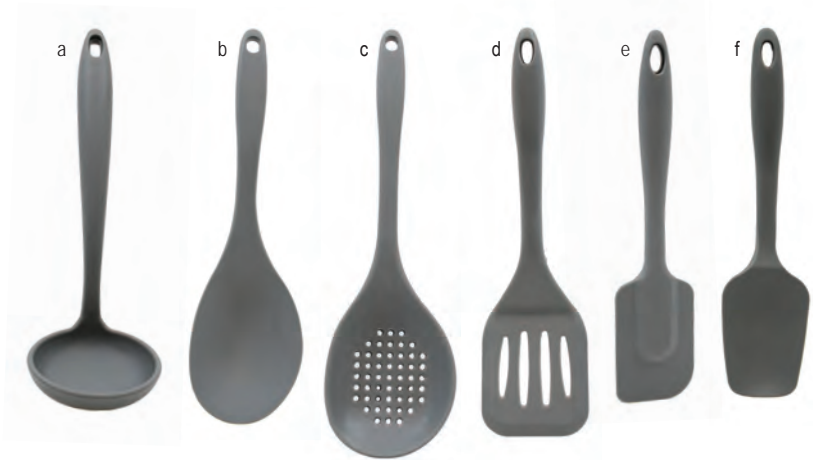

HIGH HEAT TOOLS

- Never leave a scratch or mark with these non-abrasive silicone tools
- Heat resistant up to 400°F / 204°C, flexible and strong
- One-piece construction, odor and stain resistant