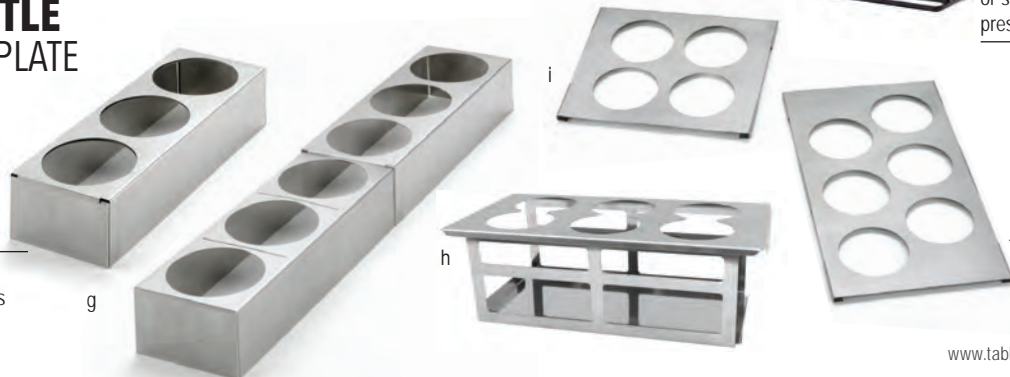

SBC4	Caddy, Holds 4 Squeeze Bottles (7¾ x 7¼ x 4⅞")	—	2 ea	20.88 ea
d.	SBC6 Caddy, Holds 6 Squeeze Bottles (11¼ x 7¼ x 4⅞")	—	2 ea	23.04 ea

**BETTER BURGER™ CONDIMENT CADDIES –
BLACK POWDER COATED METAL**

e.	20016 Holds (2) 2 oz Squeeze Bottles, 3¾ x 1½ x 6" (Bottles Sold Separately)	—	1 ea / 12 ea	6.50 ea
f.	20017 Holds (2) 2 oz Squeeze Bottles & (2) 30S&P Shakers, 4¾ x 3¼ x 6" (Bottles Sold Separately)	—	1 ea / 12 ea	7.20 ea

**EXPANDABLE SQUEEZE BOTTLE HOLDERS –
18/8 STAINLESS STEEL**

g.	T3456 (10½ x 3¾ x 2" – 3" dia hole) Holds up to 6 bottles	—	1 ea / 6 ea	50.00 ea

SQUEEZE BOTTLE TEMPLATE ORGANIZERS – STAINLESS STEEL

h.	SOH6 Holds up to (6) 2⅝" hole dia bottles (13 x 7 x 4½") fits 1/3 size food well opening	—	1 ea / 6 ea	62.00 ea
	SQH8 Holds up to (8) 2⅝" hole dia bottles (13 x 7 x 4½") fits 1/3 size food well opening	—	1 ea / 6 ea	62.00 ea
i.	T4 Holds up to (4) 2⅝" hole dia bottles (6¼ x 7") fits 1/6 size food pan	—	1 ea / 12 ea	18.40 ea
j.	T6 Holds up to (6) 3" hole dia bottles (12¾ x 7") fits 1/3 size food pan	—	1 ea / 12 ea	23.62 ea
	*T6PK2 Holds up to (6) 3" hole dia bottles (12¾ x 7") fits 1/3 size food pan (Pack of 2)	—	1 pk / 12 pk	52.00 pk
	T8 Holds up to (8) 2⅝" hole dia bottles (12¾ x 7") fits 1/3 size food pan	—	1 ea / 12 ea	23.62 ea
	*T8PK2 Holds up to (8) 2⅝" hole dia bottles (12¾ x 7") fits 1/3 size food pan (Pack of 2)	—	1 pk / 12 pk	52.00 pk

**SQUEEZE BOTTLE
HOLDERS & TEMPLATE
ORGANIZERS**

Expands to hold from 3 to 6
squeeze bottles (accommodates
12 oz, 16 oz or 24 oz bottles)