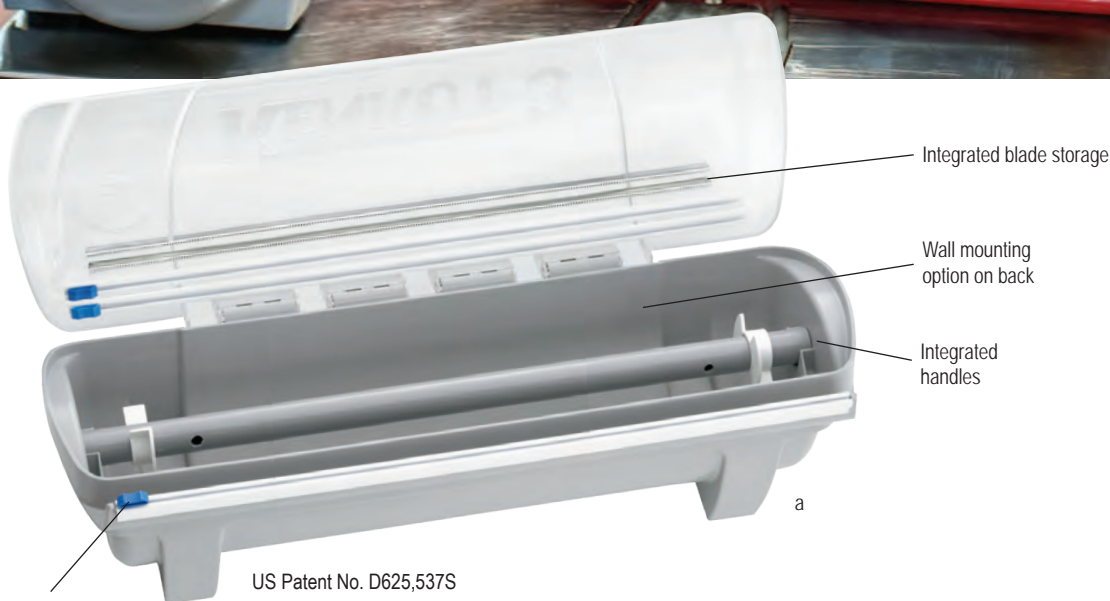

FILM OR FOIL DISPENSERS

KENKUT® 3 FILM OR FOIL DISPENSER

- Perfect for film and foil, holds 12-18" rolls up to 6" diameter (3,000 ft roll)
- Features both a slide cutter and metal safety blade
- Hygienic patented design, complies to HACCP and food code standards
- Stay-open lid for easy loading, reinforced durable hinge system, wall-mounting option and non-slip feet