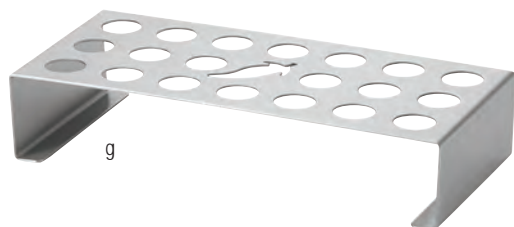

Item	Description	Min Order/ Case Pack	List Price ($)
DCH27	Chrome Plated Metal, Holds 27 Cones, 16 3/4 x 7 x 7"	1 ea / 6 ea	25.00 ea
c. DCH27BK	Black Powder Coated Metal, Holds 27 Cones, 16 3/4 x 7 x 7"	1 ea / 6 ea	24.00 ea
d. DCH01	Black Powder Coated Metal, Holds 1 Cone, 4 x 2 3/8 x 2 3/4"	1 ea / 12 ea	4.00 ea
e. 10030	▶ Black Powder Coated Steel & Acacia, Holds 6 Cones / K-Cups, 7 3/4 x 7 3/4 x 9 3/4"	1 ea / 12 ea	14.40 ea
f. 10031	▶ Black Powder Coated Steel & Acacia, Holds 12 Cones / K-Cups, 10 x 10 x 13 1/2"	1 ea / 12 ea	20.00 ea
g. *BBQ3500	Cone Holder/Chili Pepper Roaster, Stainless Steel, Holds 20 Cones, 11 x 5"	6 ea	19.62 ea