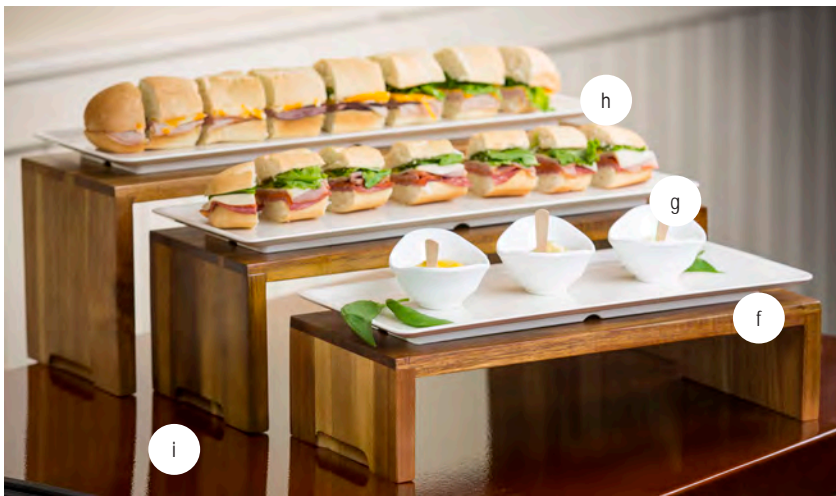

a

b

c

d

e

f / g / h

CASCADE MELAMINE COLLECTION™ PLATTERS

- Beautiful and practical solution for a charming buffet presentation
- Durable and lightweight for easy and extended use
- Created with operators in mind, the design features a raised lip for easy transportation to the serving area
- Not microwave or oven safe