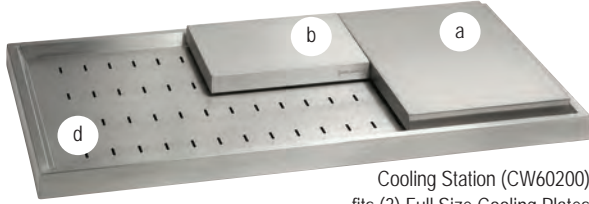

PLATES & PLATTERS WITH PEDESTALS

h

i

COLORS
DURACOAT™
CAST COATINGS
FOR COLD FOOD HOLDING ONLY
COLOR SWATCHES ON PAGE 13

Keep It Cool

Keep food perfectly chilled for up to 3 hours with this versatile solution. Our cooling plates are available in three sizes (Half, Half Long and Full). Use them separately, on stands or in a cooling base station. For best results, must use pre-chilled trays and our cast aluminum bowls and trays prior to displaying.