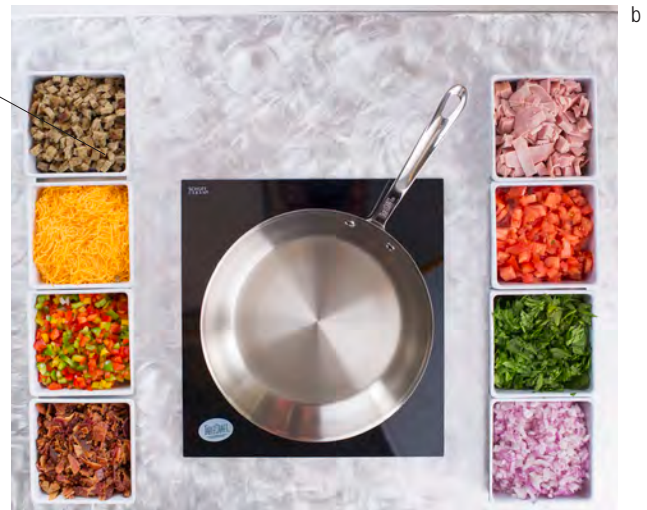

TURN YOUR SERVING SPACE INTO AN *action station*

TableCraft's Action Stations create the perfect made-to-order destination. Ideal for omelet or crepe stations. Get creative and use it as a taco, pasta bar or stir-fry station. Each unit features a drop-in electric induction cooktop: (1) for each single station and (2) cooktops for a double station. Each single and double station also includes (2) half long cooling plates.

COUNTERTOP KIT INCLUDES:

1. Induction Countertop Station (CW40199*)
   - Drop-In Electric Induction Cooktop (CW40196)
   - (2) Half Long Cooling Plates (CW60103)
   - Bowls not included, see page 16 for options
2. **ADD DURACOAT™ COATED CAST ALUMINUM BOWLS**
   Keeps Ingredients Colder, Longer

DROP-IN INDUCTION COOKTOP

CONTROL PANEL
Safely & Easily Control Temperatures

COOLING PLATES
Keeps Ingredients Colder, Longer

SINGLE INDUCTION COUNTERTOP KIT

Item #	Description	Min Order/ Case Pack	Aluminum Finish ($)	Coating ($)
ACTION STATION SINGLE COUNTERTOP KIT-ALUMINUM FINISH OR COATING				
a.	CWACTION1BRA_ Brushed Kit, 31$\frac{1}{2}$ x 25$\frac{1}{4}$ x 6"	1 ea	1323.00 ea	1430.00 ea
b.	CWACTION1RSA_ Random Swirl Kit, 31$\frac{1}{2}$ x 25$\frac{1}{4}$ x 6"	1 ea	1323.00 ea	1430.00 ea

COUNTERTOP STATION INCLUDES:

- Induction Countertop Station (CW40199*)
- Drop-In Electric Induction Cooktop (CW40196)
- Chafer not included, see page 42 for options

CHAFER
Not included

DROP-IN INDUCTION COOKTOP

CONTROL PANEL
Safely & Easily Control Temperatures

SINGLE INDUCTION COUNTERTOP STATION

Stylish and perfectly proportioned for smaller spaces. Can be used with an induction chafier or as a cooktop. Fully portable for indoor and outdoor events.