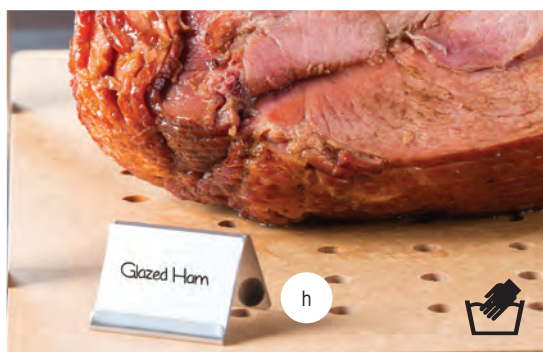

FOLLOW THE Signs

Make seating, serving and buffet identification simple with our wide variety of number signs, tents and card holders. We offer a variety to complement any style or décor.

B17 design includes lip to hold customized cards (cards not included)