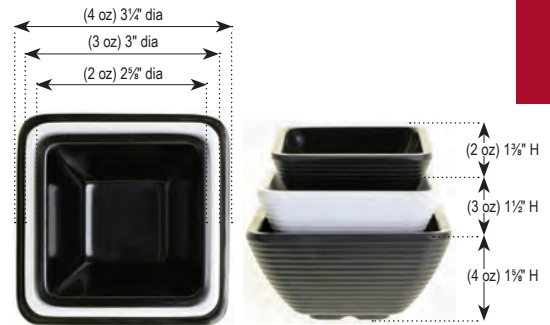

Item #	Description	Color	Capacity	Min Order/Case Pack	List Price ($)
ROUND RAMEKINS—MELAMINE					
a. RAM2RDB*	▶ Round, Straight, Bone		2 oz	12 ea	1.48 ea
b. RAM2W	Round, Smooth, White		2 oz	12 ea	1.26 ea
RAM3W	Round, Smooth, White		3 oz	12 ea	1.32 ea
c. RAM1FBK	Round, Fluted, Black		1 oz	12 ea	0.76 ea
RAM2BK	Round, Smooth, Black		2 oz	12 ea	1.26 ea
RAM3BK	Round, Smooth, Black		3 oz	12 ea	1.32 ea
RAM2RGN*	Round, Ribbed, Green		2 oz	12 ea	2.24 ea
RAM3RGN*	Round, Ribbed, Green		3 oz	12 ea	3.00 ea
RAM4RGN*	Round, Ribbed, Green		4 oz	12 ea	3.70 ea
RAM2RR*	Round, Ribbed, Red		2 oz	12 ea	2.24 ea
RAM3RR*	Round, Ribbed, Red		3 oz	12 ea	3.00 ea
RAM4RR*	Round, Ribbed, Red		4 oz	12 ea	3.70 ea
RAM2RX*	Round, Ribbed, Orange		2 oz	12 ea	2.24 ea
RAM3RX*	Round, Ribbed, Orange		3 oz	12 ea	3.00 ea
RAM4RX*	Round, Ribbed, Orange		4 oz	12 ea	3.70 ea
RAM2RW*	Round, Ribbed, White		2 oz	12 ea	1.74 ea
RAM3RW*	Round, Ribbed, White		3 oz	12 ea	2.30 ea
RAM4RW*	Round, Ribbed, White		4 oz	12 ea	2.84 ea
RAM2RBK*	Round, Ribbed, Black		2 oz	12 ea	1.80 ea
RAM3RBK*	Round, Ribbed, Black		3 oz	12 ea	2.30 ea
RAM4RBK*	Round, Ribbed, Black		4 oz	12 ea	2.64 ea

Item #	Description	Color	Capacity	Min Order/Case Pack	List Price ($)
SQUARE RAMEKINS—MELAMINE					
RAMS2W*	Square, Ribbed, White		2 oz	12 ea	1.76 ea
RAMS3W*	Square, Ribbed, White		3 oz	12 ea	2.36 ea
RAMS4W*	Square, Ribbed, White		4 oz	12 ea	2.80 ea
RAMS2BK*	Square, Ribbed, Black		2 oz	12 ea	1.76 ea
RAMS3BK*	Square, Ribbed, Black		3 oz	12 ea	2.36 ea
RAMS4BK*	Square, Ribbed, Black		4 oz	12 ea	2.80 ea
d. MB21	Square, Smooth White		2 oz	12 ea	3.00 ea

Item #	Description	Capacity	Min Order/Case Pack	List Price ($)
SAUCE BOATS—18/8 STAINLESS STEEL				
9803	Stackable	3 oz	1 ea / 24 ea	7.50 ea
9805	Stackable	5 oz	1 ea / 12 ea	9.50 ea
9808	Stackable	8 oz	1 ea / 12 ea	14.50 ea
e. 9812	Stackable	12 oz	1 ea / 12 ea	22.50 ea
7803	Traditional, 0.5mm	3 oz	1 ea / 24 ea	6.14 ea
f. 7805	Traditional, 0.5mm	5 oz	1 ea / 12 ea	8.00 ea

*NSF listed