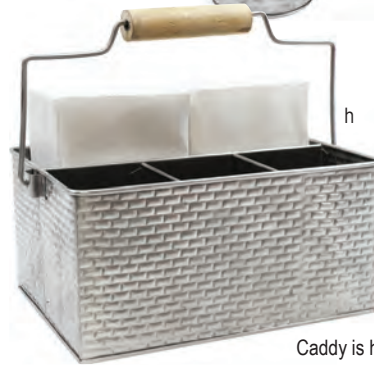

BRICKHOUSE COLLECTION™

- Create a casual dining experience with our Brickhouse Collection™ of Stainless Steel serving solutions
- Available in a variety of styles and sizes; these pieces add a casual feel to your shareable sides, entrees or beverage options

Item #	Description	Capacity	Min Order/ Case Pack	List Price ($)
BRICKHOUSE COLLECTION™-STAINLESS STEEL WITH EMBOSSED BRICK PATTERN				
PLATTERS				
a.	GPSS8 Round, 8½" dia x 1½"	—	1 ea / 12 ea	10.92 ea
	GPSS10 Round, 10½" dia x 1½"	—	1 ea / 12 ea	12.62 ea
b.	GPSS96 Oval, 9½ x 6 x 2"	—	1 ea / 12 ea	11.58 ea
c.	GPSS129 Oval, 12 x 9 x 1½"	—	1 ea / 12 ea	15.86 ea
d.	GPSS90 Rectangular, 9½ x 6½ x 1½"	—	1 ea / 12 ea	11.58 ea
	GPSS120 Rectangular, 12 x 9 x 1½"	—	1 ea / 12 ea	15.86 ea
PAILS				
e.	GTSS33 Round, 3" dia x 3¼"	9 oz	1 ea / 12 ea	4.42 ea
f.	GTSS44 Round, 4" dia x 3¾"	16½ oz	1 ea / 12 ea	4.94 ea
g.	GTSS87 Round, 8" dia x 7"	1¼ gal	1 ea / 4 ea	28.08 ea
CADDY				
h.	GPSSCADDY Rectangular, 10¼ x 8¼ x 4¼"	—	1 ea / 4 ea	24.00 ea
FRY CUPS				
i.	GTSS28 Slanted Round, 3¼" dia x 4½"	9½ oz	1 ea / 12 ea	4.00 ea
	GTSS375 Slanted Round, 3¼" dia x 4¼"	10 oz	1 ea / 12 ea	4.80 ea
j.	GTSS31 Round, 3½" dia x 3½"	13 oz	1 ea / 12 ea	4.40 ea
k.	GTSS4 Tapered Square, 3½ x 3½ x 3 ⅝"	20 oz	1 ea / 12 ea	5.00 ea
	GTSS45 Round, 4" dia x 4½"	23 oz	1 ea / 12 ea	5.40 ea
RAMEKINS				
l.	GRSS1 Round, 2⅝" dia x 1"	1½ oz	12 ea	0.90 ea
m.	GRSS2 Round, 2¼" dia x 1¾"	2½ oz	12 ea	0.90 ea
n.	GRSS3 Round, 2¼" dia x 1¾"	3 oz	12 ea	1.10 ea

Caddy is hand wash only because of wood handle