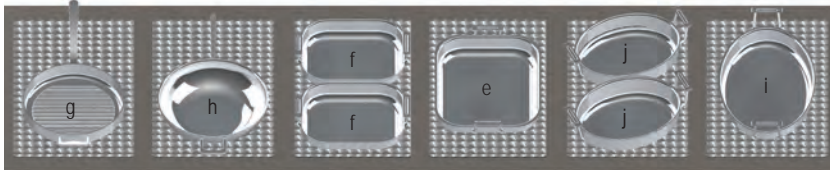

FINISHES
STAINLESS STEEL FINISHES
FOR HOT COOK AND SERVE
SIX FINISH OPTIONS ABOVE

TRI-PLY STAINLESS STEEL

HOT FOOD TEMPLATES

STANDARD SIZE: 13½ X 21⅝" FOR SINGLE WELL

CW1020 CW1022 CW1024 CW1026 CW1028 CW1030