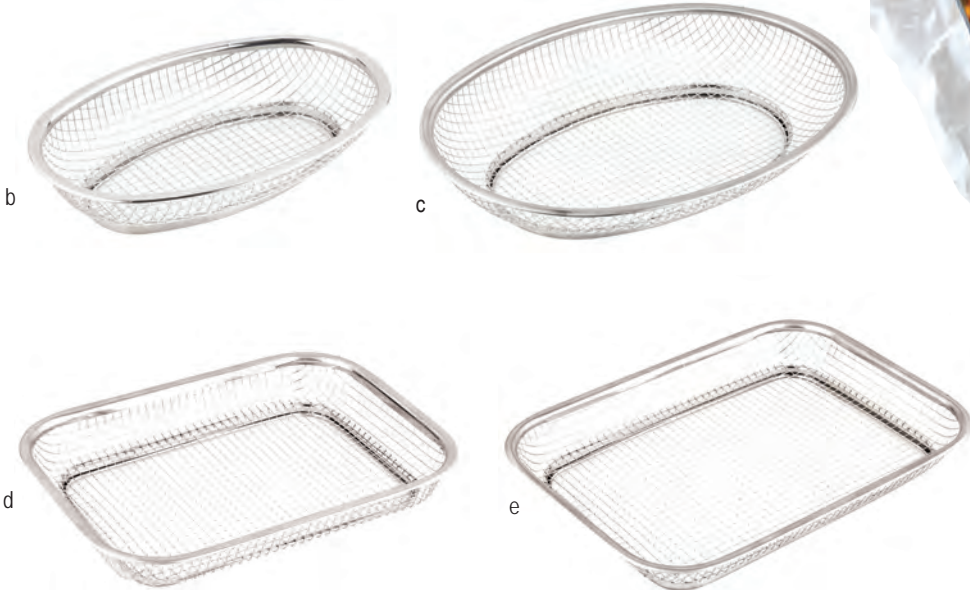

a

Item #	Description	Min Order/ Case Pack	List Price ($)
SERVING BASKETS—STAINLESS STEEL			
a. 123472	▶ Large Classic Oval Basket, 12 x 8½ x 2"	1 ea / 12 ea	11.00 ea
b. 123471	▶ Small Classic Oval Basket, 9½ x 6 x 2"	1 ea / 12 ea	10.00 ea
c. 123473	▶ Chicago Platter Basket, 11¼ x 7¼ x 2"	1 ea / 12 ea	11.00 ea
d. 123475	▶ Rectangular Grande Platter Basket, 10¾ x 7¾ x 1½"	1 ea / 12 ea	10.00 ea
e. 123476	▶ Rectangular Mas Grande Platter Basket, 11¾ x 8½ x 1½"	1 ea / 12 ea	11.00 ea

SERVING BASKETS

Serve your burgers, sandwiches and sides in our new Stainless Steel versions of our classic serving baskets.

- For use with paper or fabric liners
- Stainless Steel wire construction
- Stackable for easy storage and transport