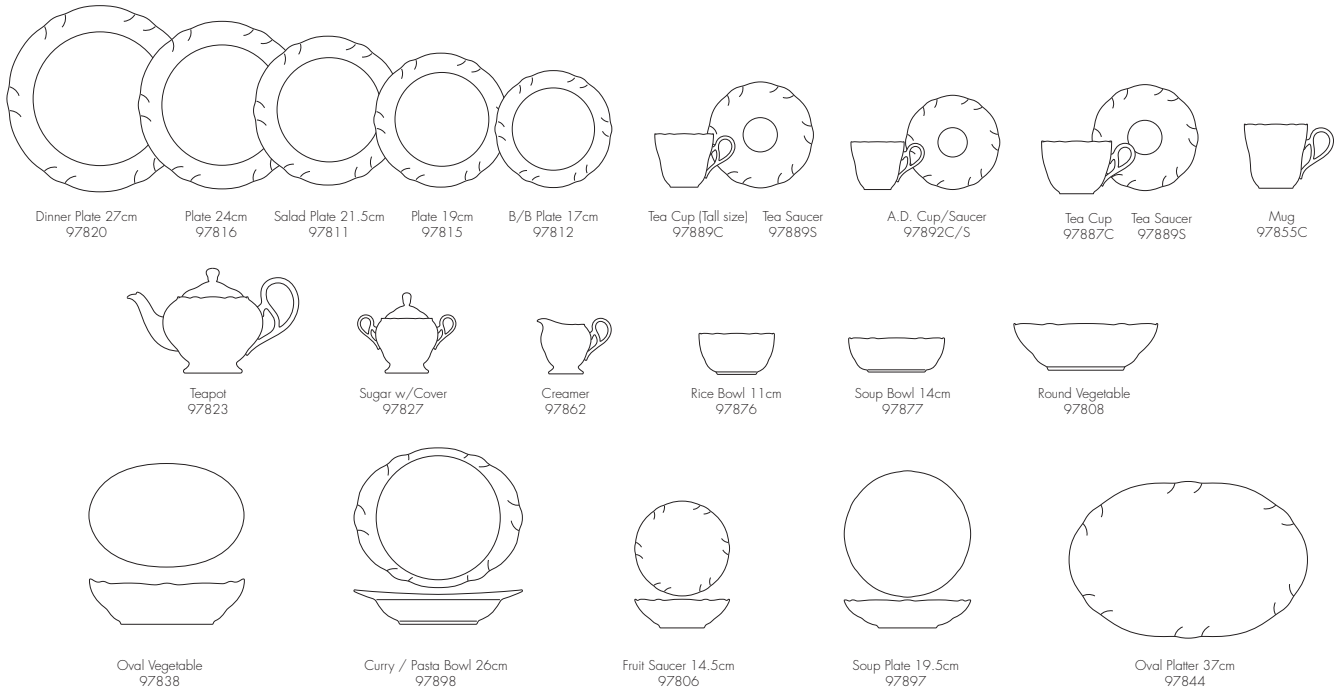

Casual Dining

Orchard Garden/English Herbs