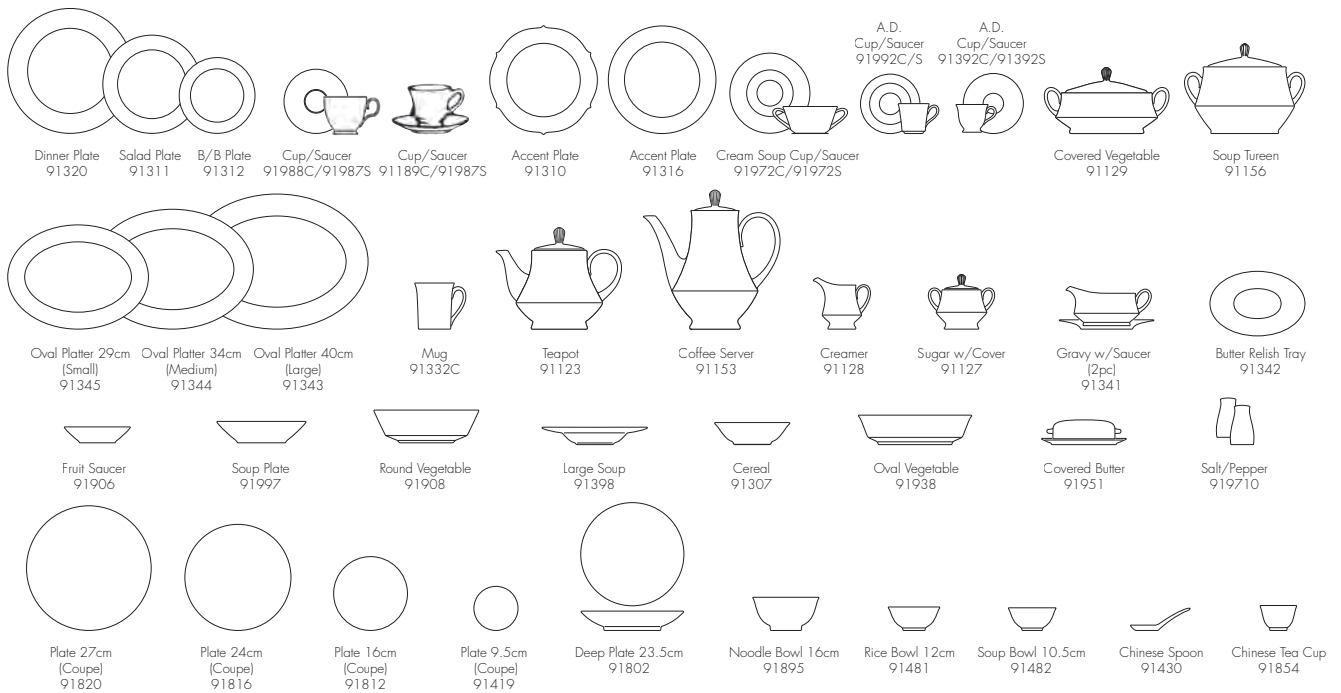

White Porcelain

Commander