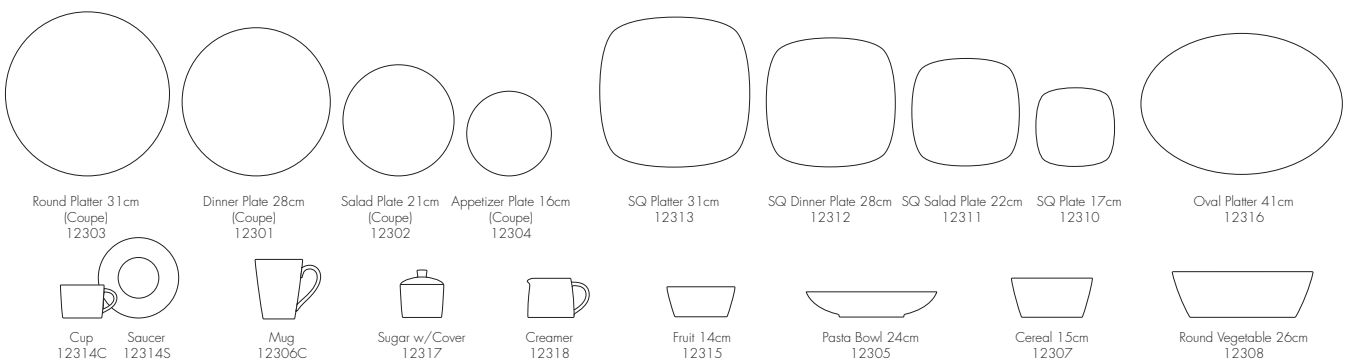

Colorscapes