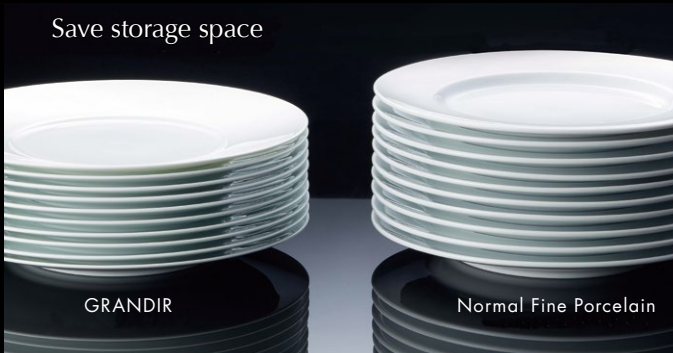

D:Diameter L:Length W:Width H:Height C:Capacity All sizes are approximate.
Please specify item number as well as description when you order.

PREMIUM WHITE PORCELAIN