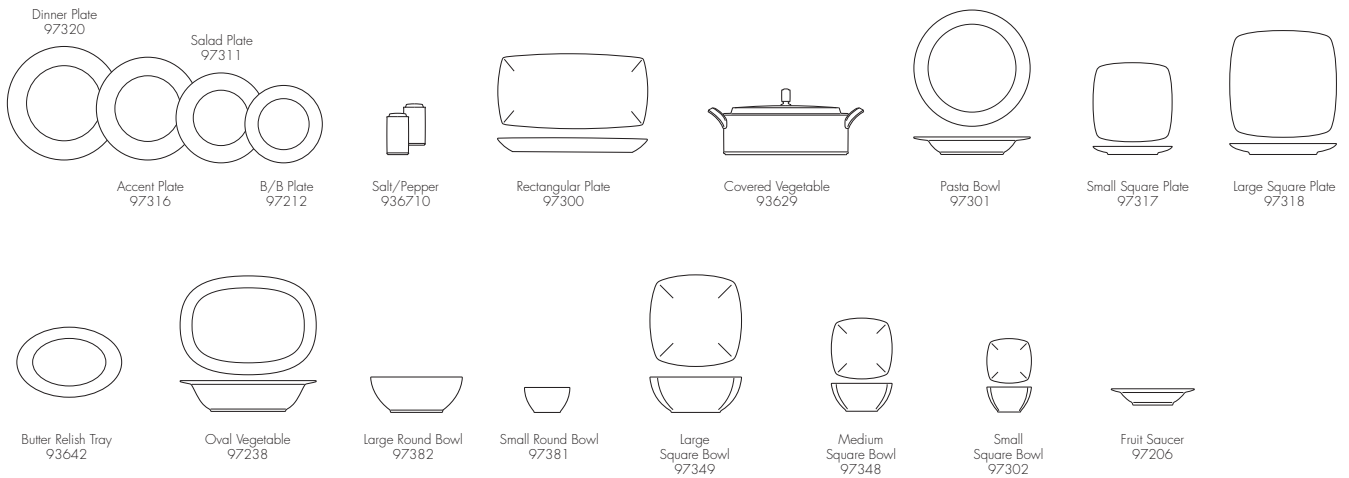

Bone China

Fine Dining