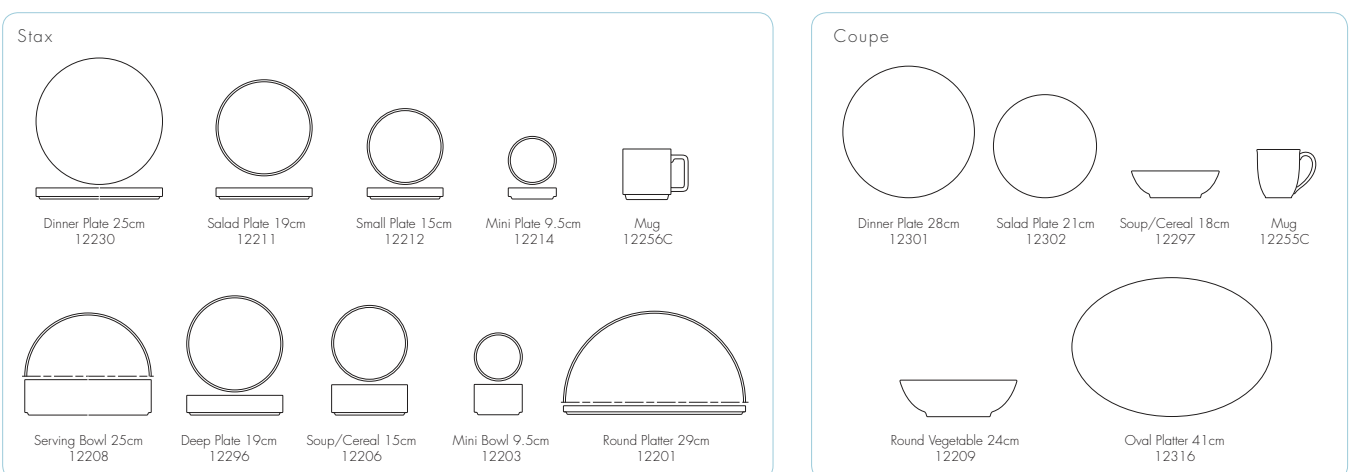

ColorTrio/ColorTex