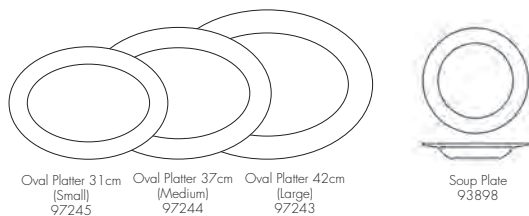

Patt.No 4913 , 4945 , 4953 , 4956 , 4957 , 4958 , 4959 and 4966