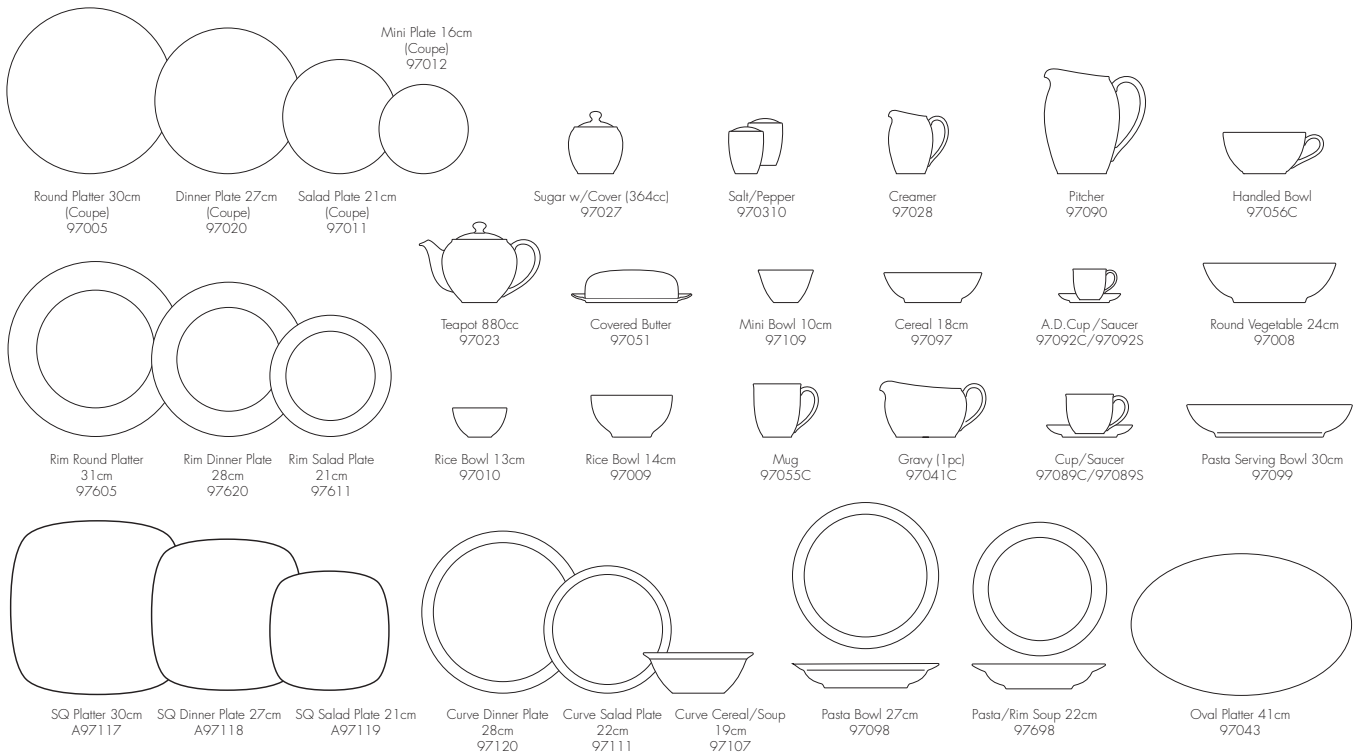

Casual Dining

Colorwave