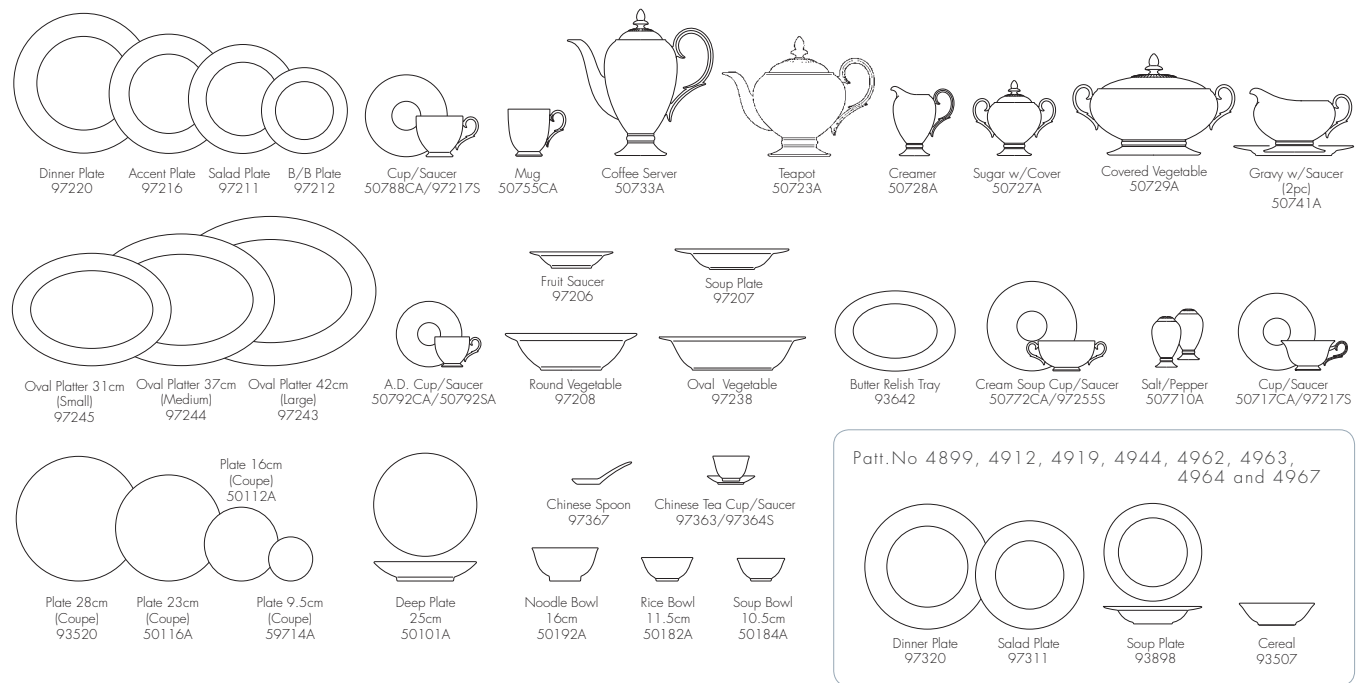

Renaissance