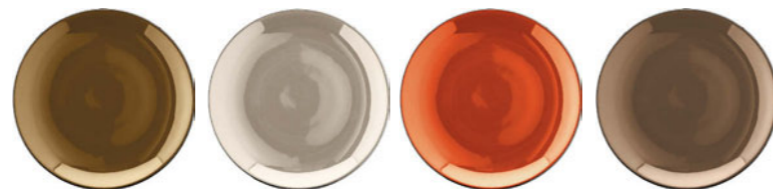

POLKA
Teacup & Saucer x 4
metallics assorted 0.25L
PL29 𠂇