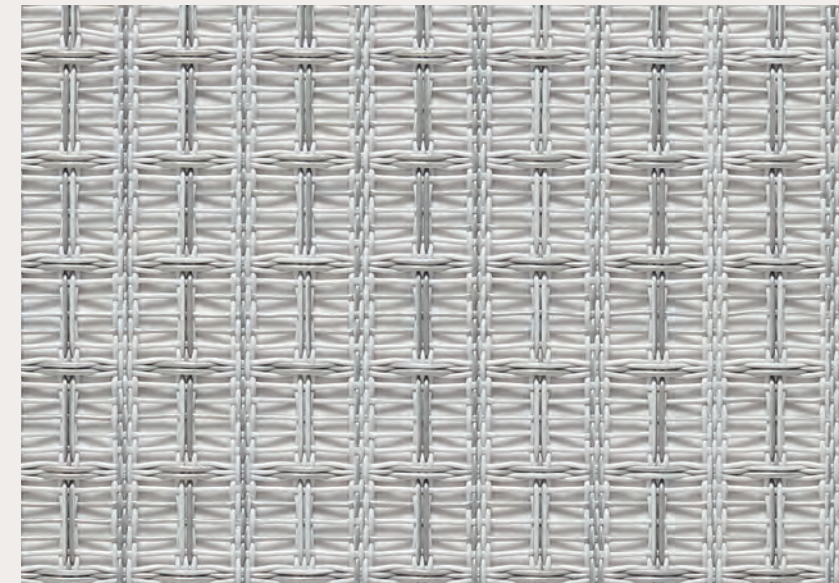

SHAPE	SIZE	STYLE	COLOR
☐ Rectangle	14" x 19"	36 x 48 cm	100581 - ____
☐ Runner	14" x 72"	36 x 182 cm	100582 - ____