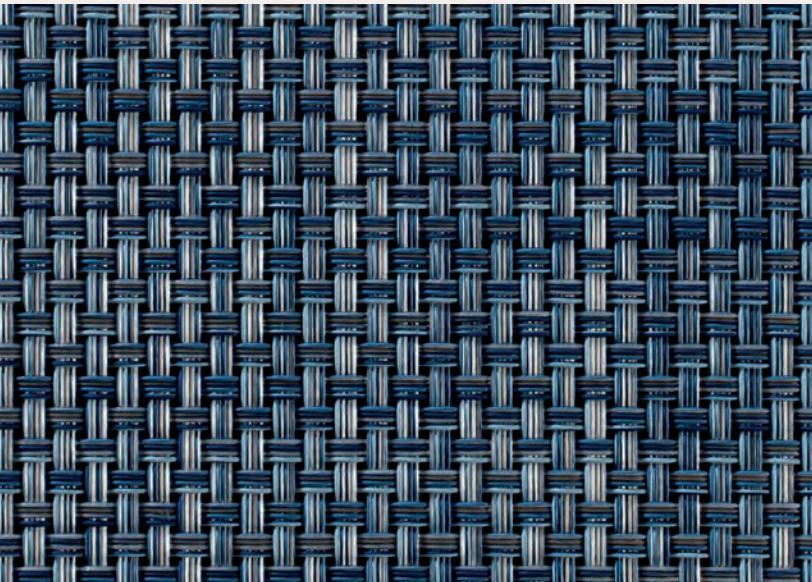

Basketweave™

Custom Sizes Available

DENIM 012