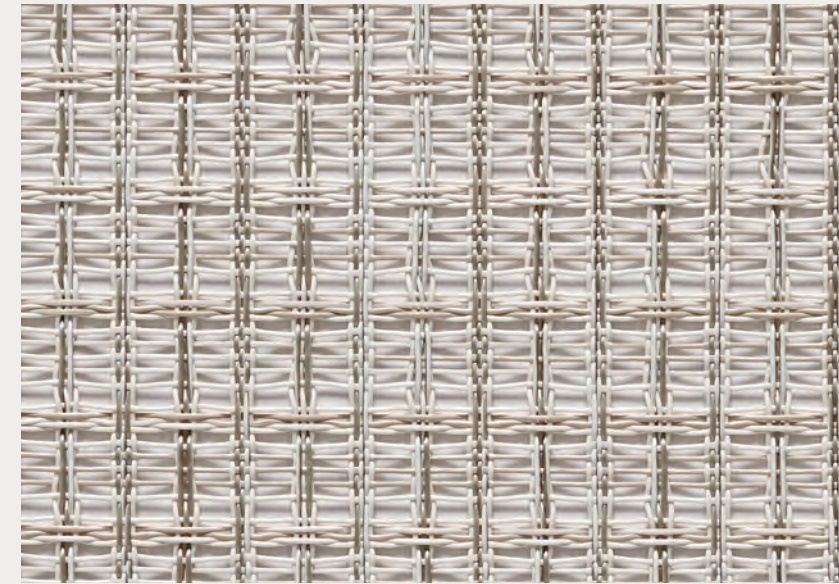

SHAPE	SIZE	STYLE	COLOR
☐ Rectangle	14" x 19"	36 x 48 cm	100581 - ____
☐ Runner	14" x 72"	36 x 182 cm	100582 - ____