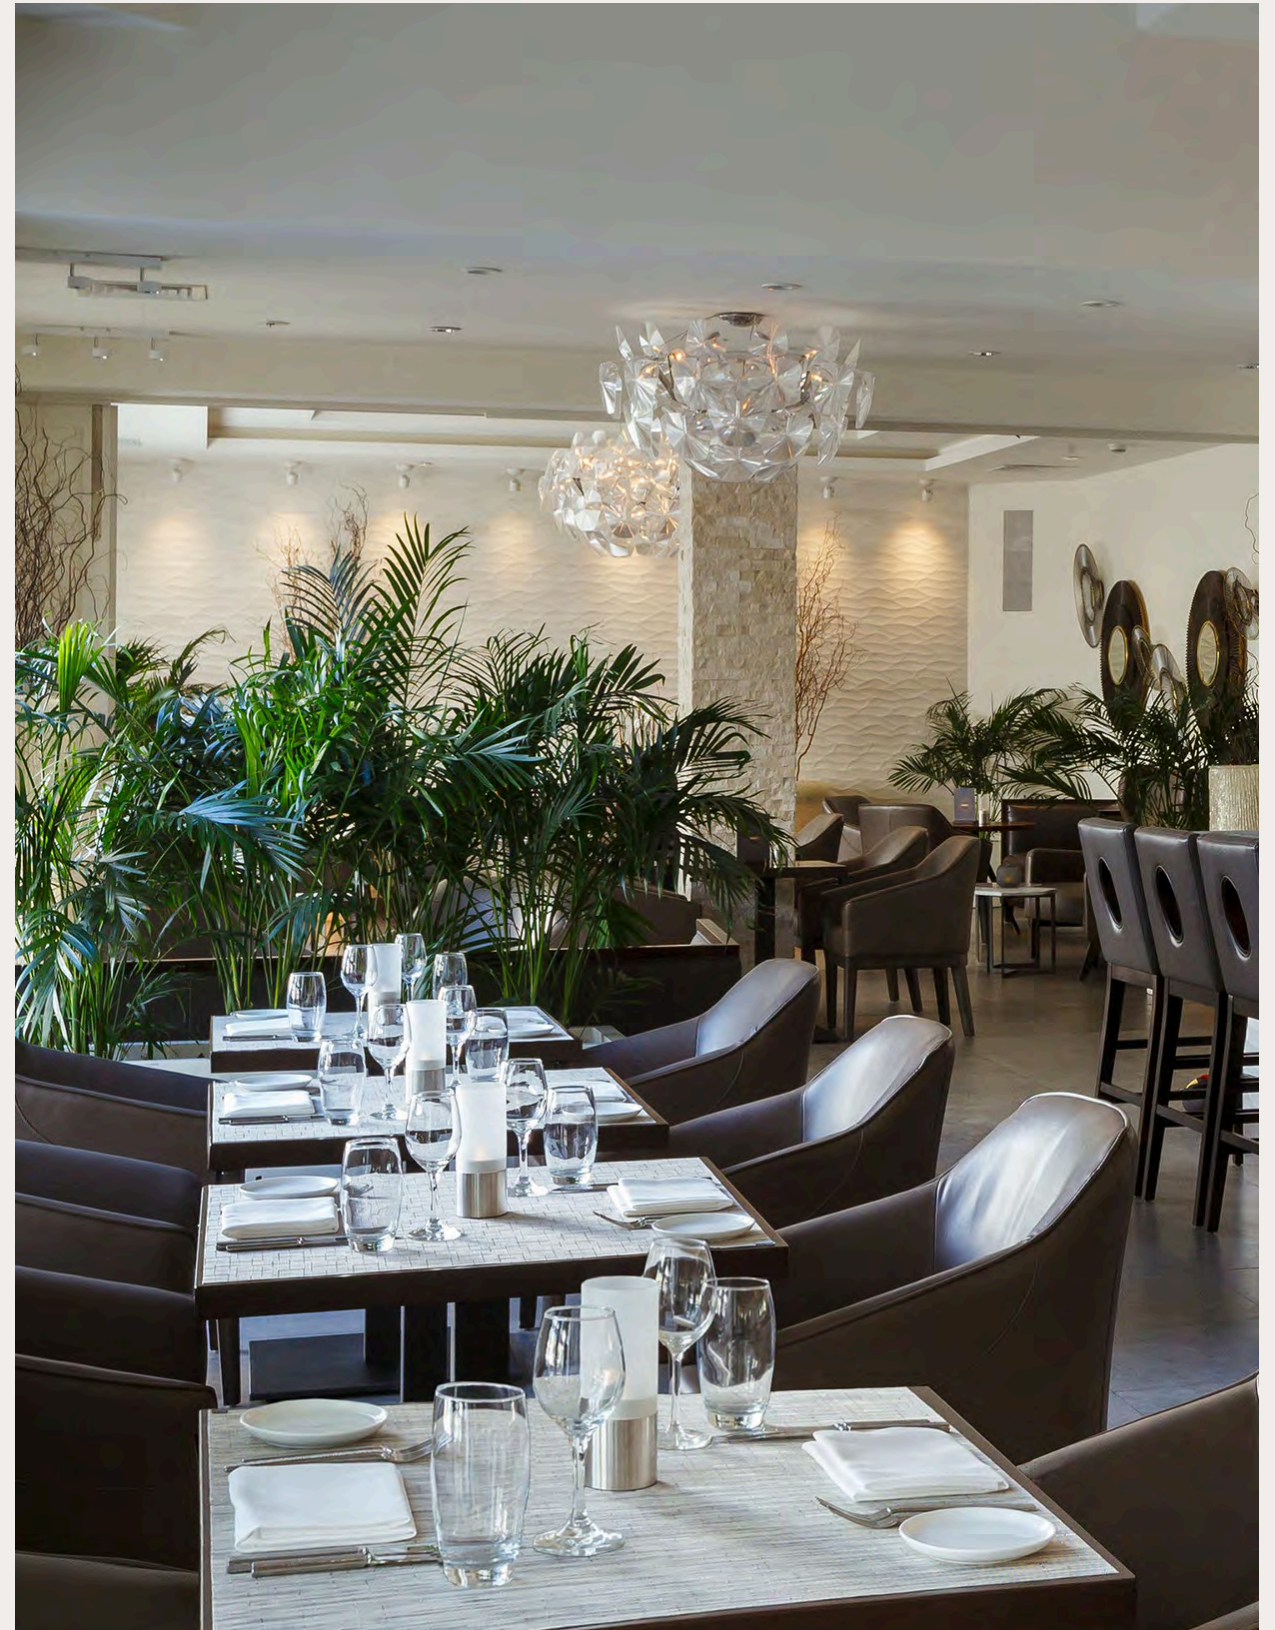

CHALK, Bamboo
Wymara Resort and Villas, Turks and Caicos