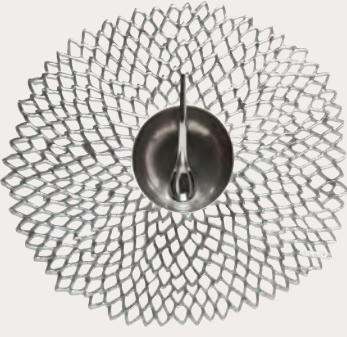

SILVER 001
○