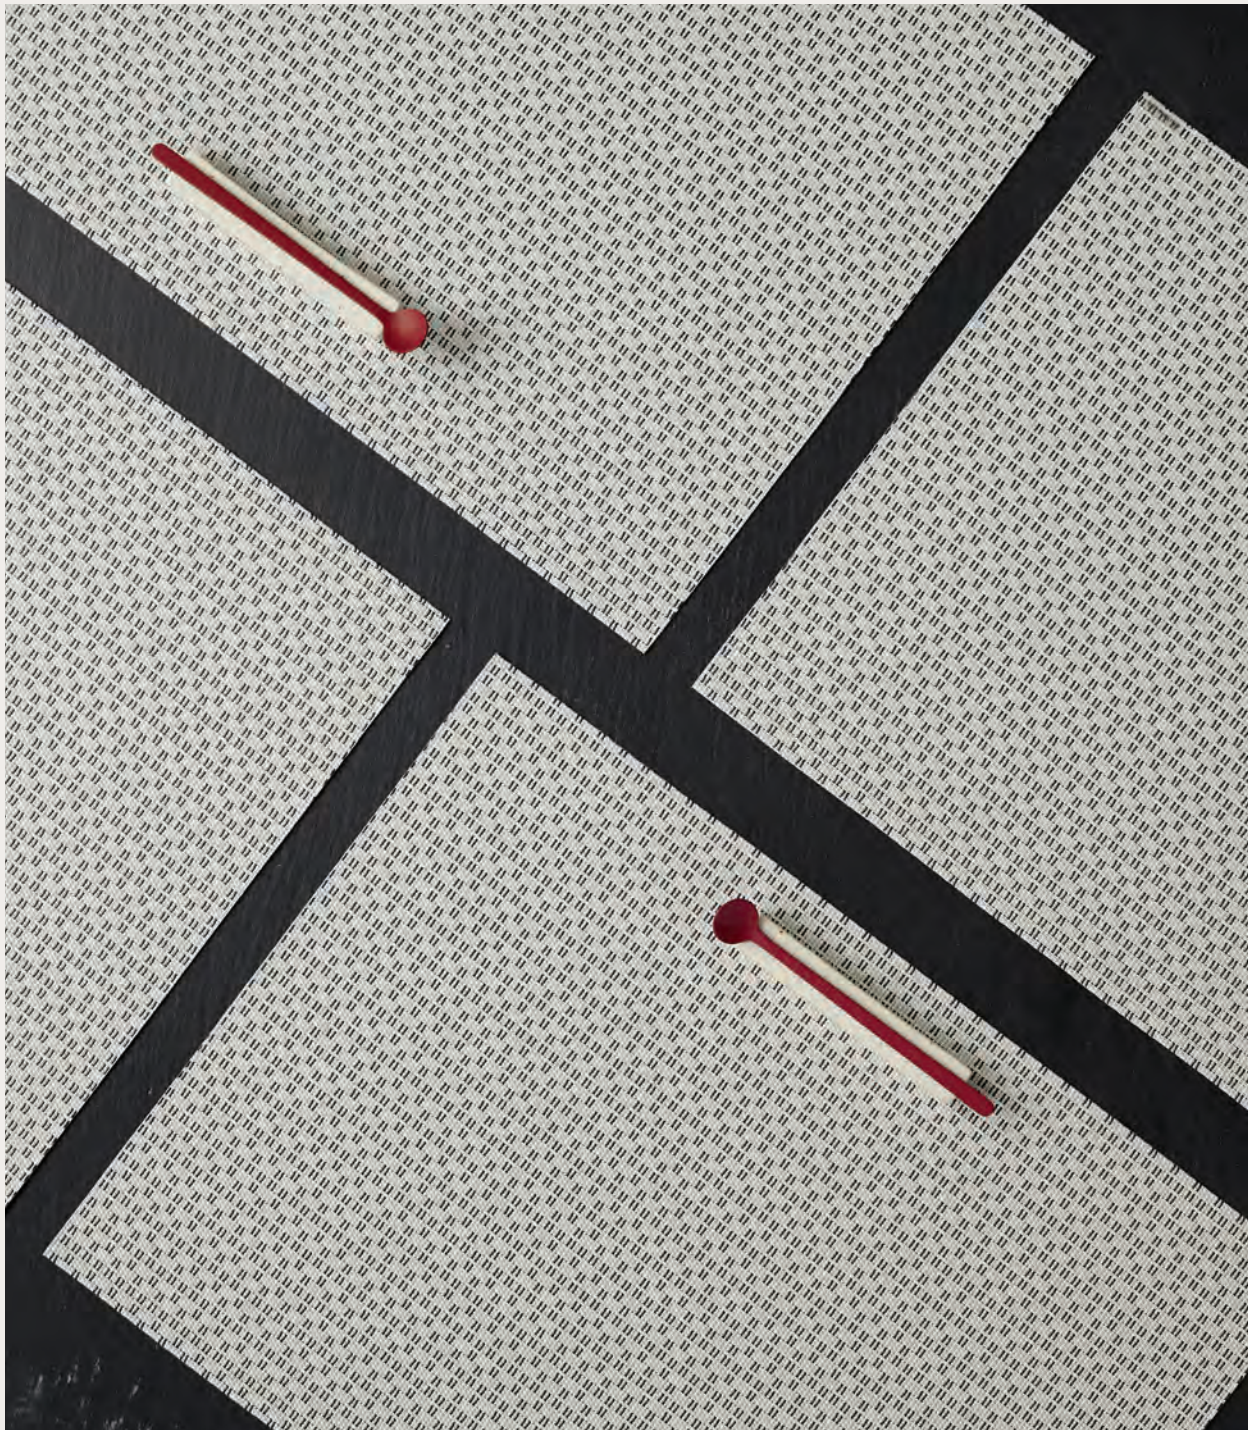

NATURAL 002

SILVER 001

SHAPE	SIZE	STYLE - COLOR
<input type="checkbox"/> Rectangle	14" x 19" 36 x 48 cm	100549 - ____

Rib Weave™

Custom Sizes Available

PEARL 004
□

SHAPE	SIZE	STYLE - COLOR
□ Rectangle	14" × 19" 36 × 48 cm	100136 - ____