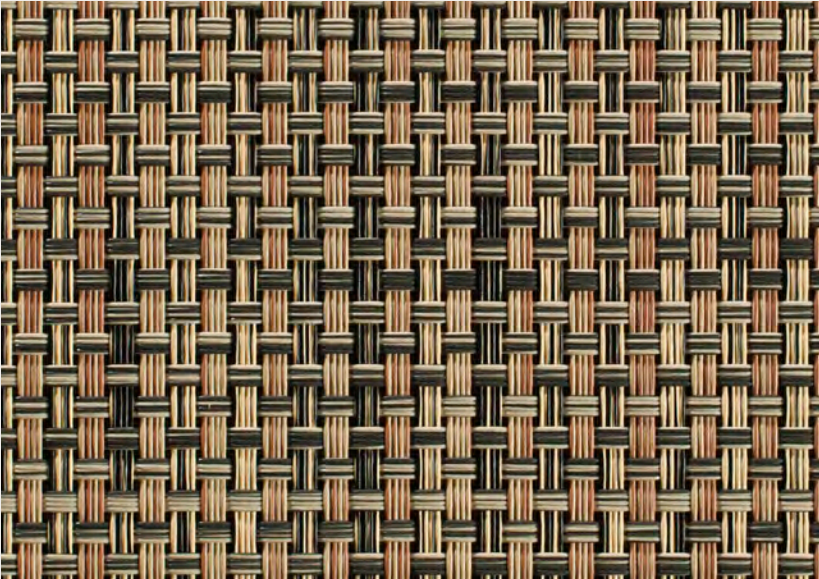

Basketweave™

Custom Sizes Available

ALUMINUM 001
 □ □ ○ □

BARK 002
 □ □ ○ □ ▽

SHAPE		SIZE		STYLE - COLOR
□	Rectangle	14" x 19"	36 x 48 cm	100110 - ---
□	Hosp. Rectangle	12" x 16"	30 x 41 cm	100109 - ---
○	Round	diam. 15"	38 cm	100111 - ---
□	Runner	14" x 72"	36 x 183 cm	100108 - ---
▽	Worktop	Custom sizes only.		100516 - ---