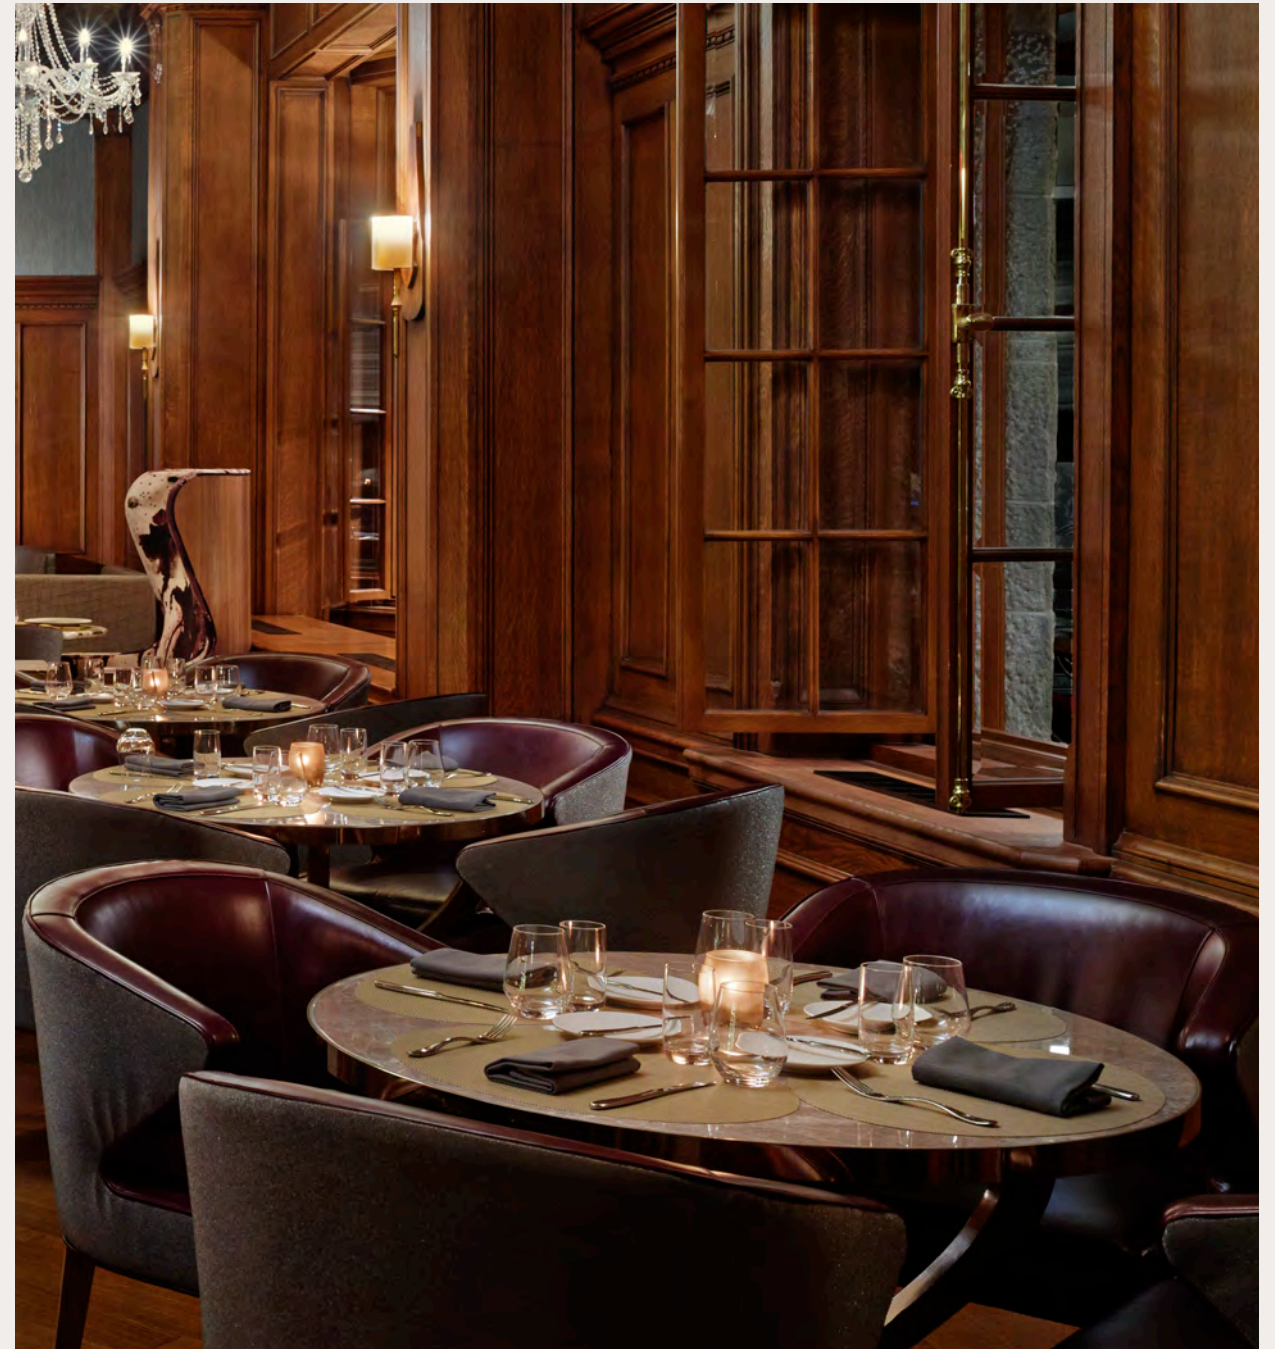

Custom Capabilities

122 Table Covers
123 Tray Liners
124 Worktop
126 Woven Floor Mats
128 Indoor/Outdoor Shag Utility Mats

Specifications

130 Product Information

Hospitality Portfolio

NEW GOLD, Basketweave
Fairmont Le Château Frontenac, Quebec City, Canada
Ph: Nikolas Koenig/OTTO